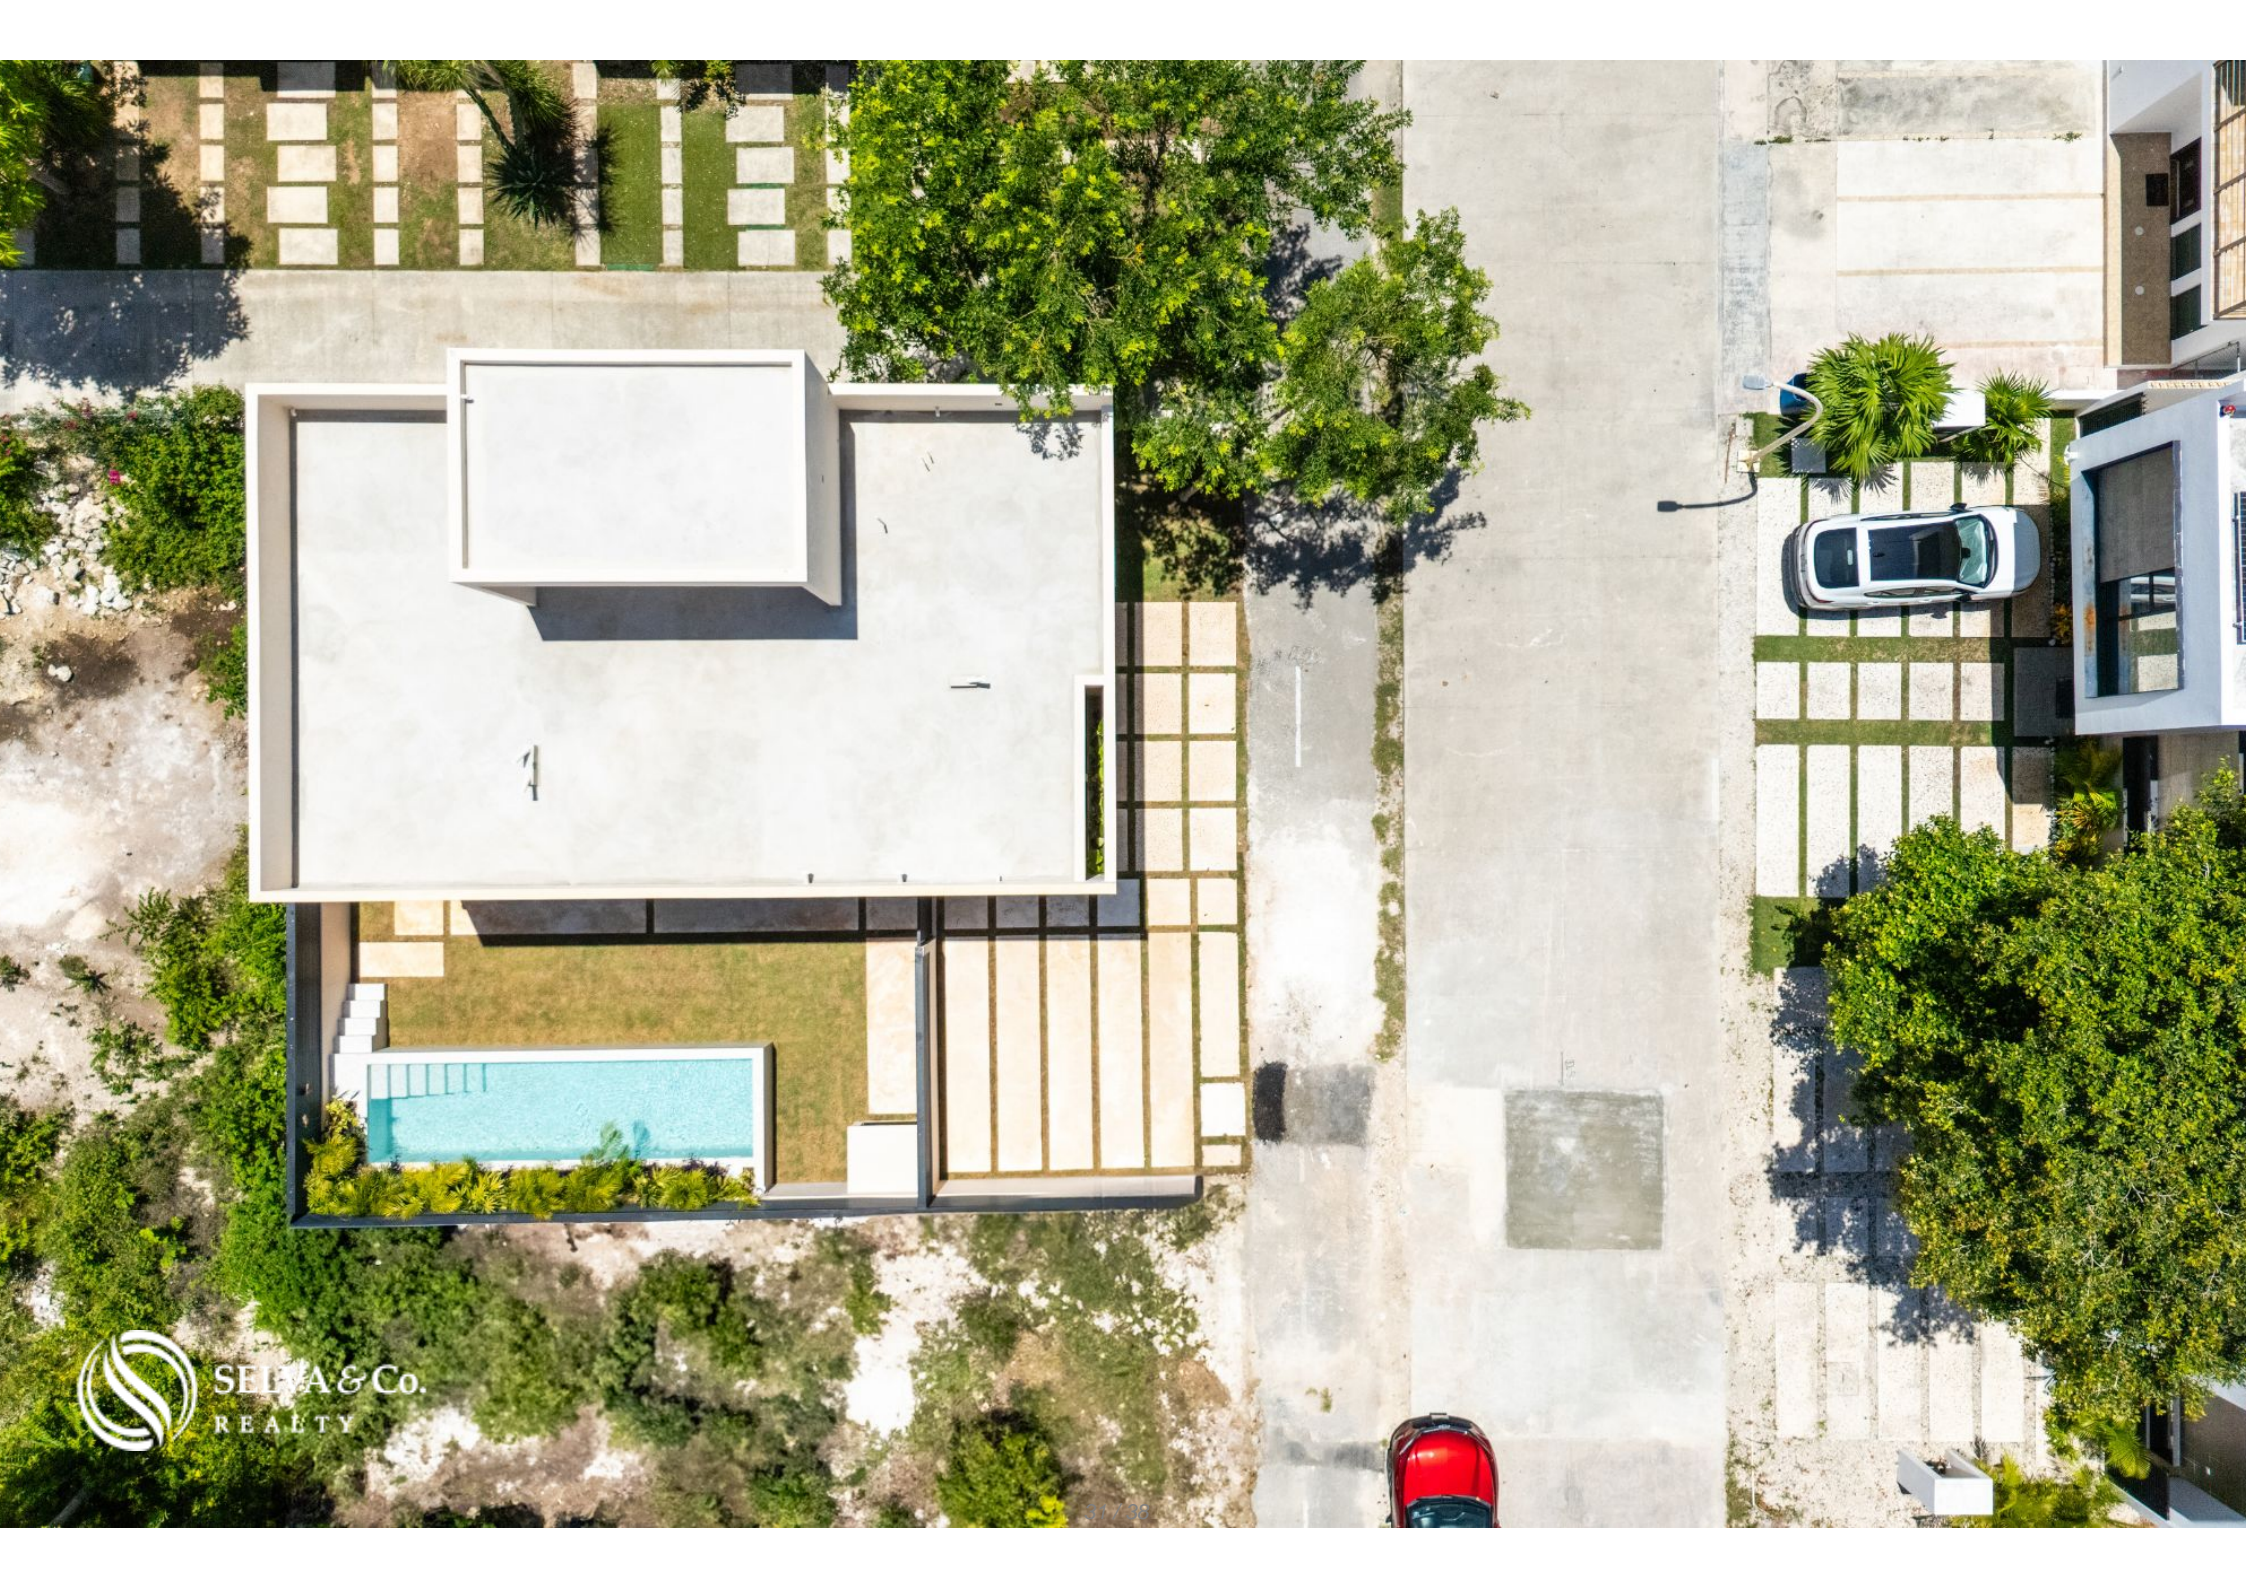

# House with garden and private pool for sale, El Cielo, Playa del Carmen

<i>ID: ARPC276</i>	<i>Location: Playa del Carmen</i>
<i>Zone: El Cielo</i>	<i>Type: Houses</i>
<i>Bedrooms: 3</i>	<i>Bathrooms: 2.5</i>
<i>Levels: 2</i>	<i>Parking(s): 2</i>
<i>Construction: 215 m2 / 2,314.26 ft</i>	<i>Land: 243 m2 / 2,615.65 ft</i>

**Casa  
House**

**Playa  
Beach**

**Playa del Carmen  
Downtown**

## Description

ARPC276 Lev García

House with garden and private pool for sale, El Cielo, Playa del Carmen

House for sale within an established gated community with 24/7 security, ideal for peaceful living. Conveniently located near shopping centers, schools, and the beach.

## LOCATION

House for sale in El Cielo, Playa del Carmen, Quintana Roo, México

10 minutes to the beach

20 minutes to downtown Playa del Carmen

35 minutes to Cancún International Airport