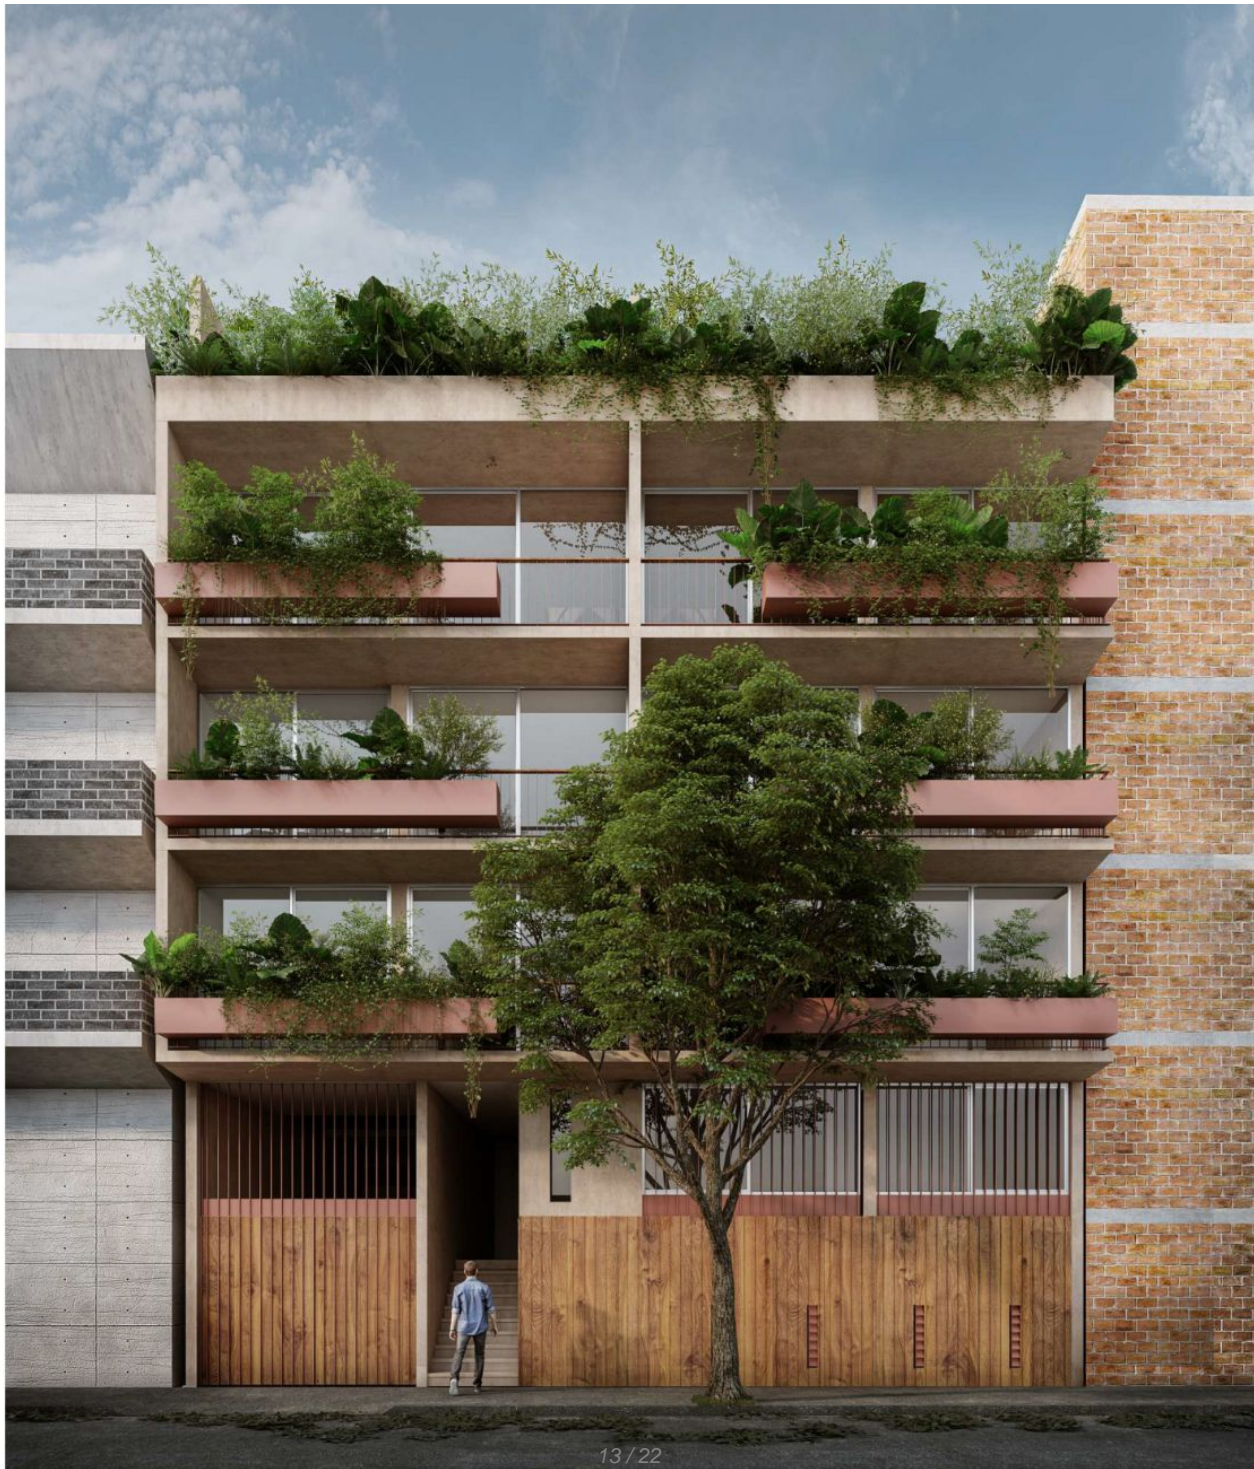

# Condo for sale, prime location, Benito Juárez, Mexico City

<i>ID: DCM284-2</i>	<i>Location: Mexico City</i>
<i>Zone: Benito Juarez</i>	<i>Type: Condos</i>
<i>Bedrooms: 2</i>	<i>Bathrooms: 2</i>
<i>Parking(s): 1</i>	<i>Construction: 62 m2 / 667.37 ft</i>

 SELVA & Co.  
REALTY

**Ángel de la  
Independencia**

**Bosque de  
Chapultepec**

# Bosque de Chapultepec

## Description

DCM284-2

Condo for sale, prime location, Benito Juárez, Mexico City

Condo for sale within a modern, low-density residential development. An excellent option for living or investing in a well-established urban area with high demand and strong value appreciation potential.