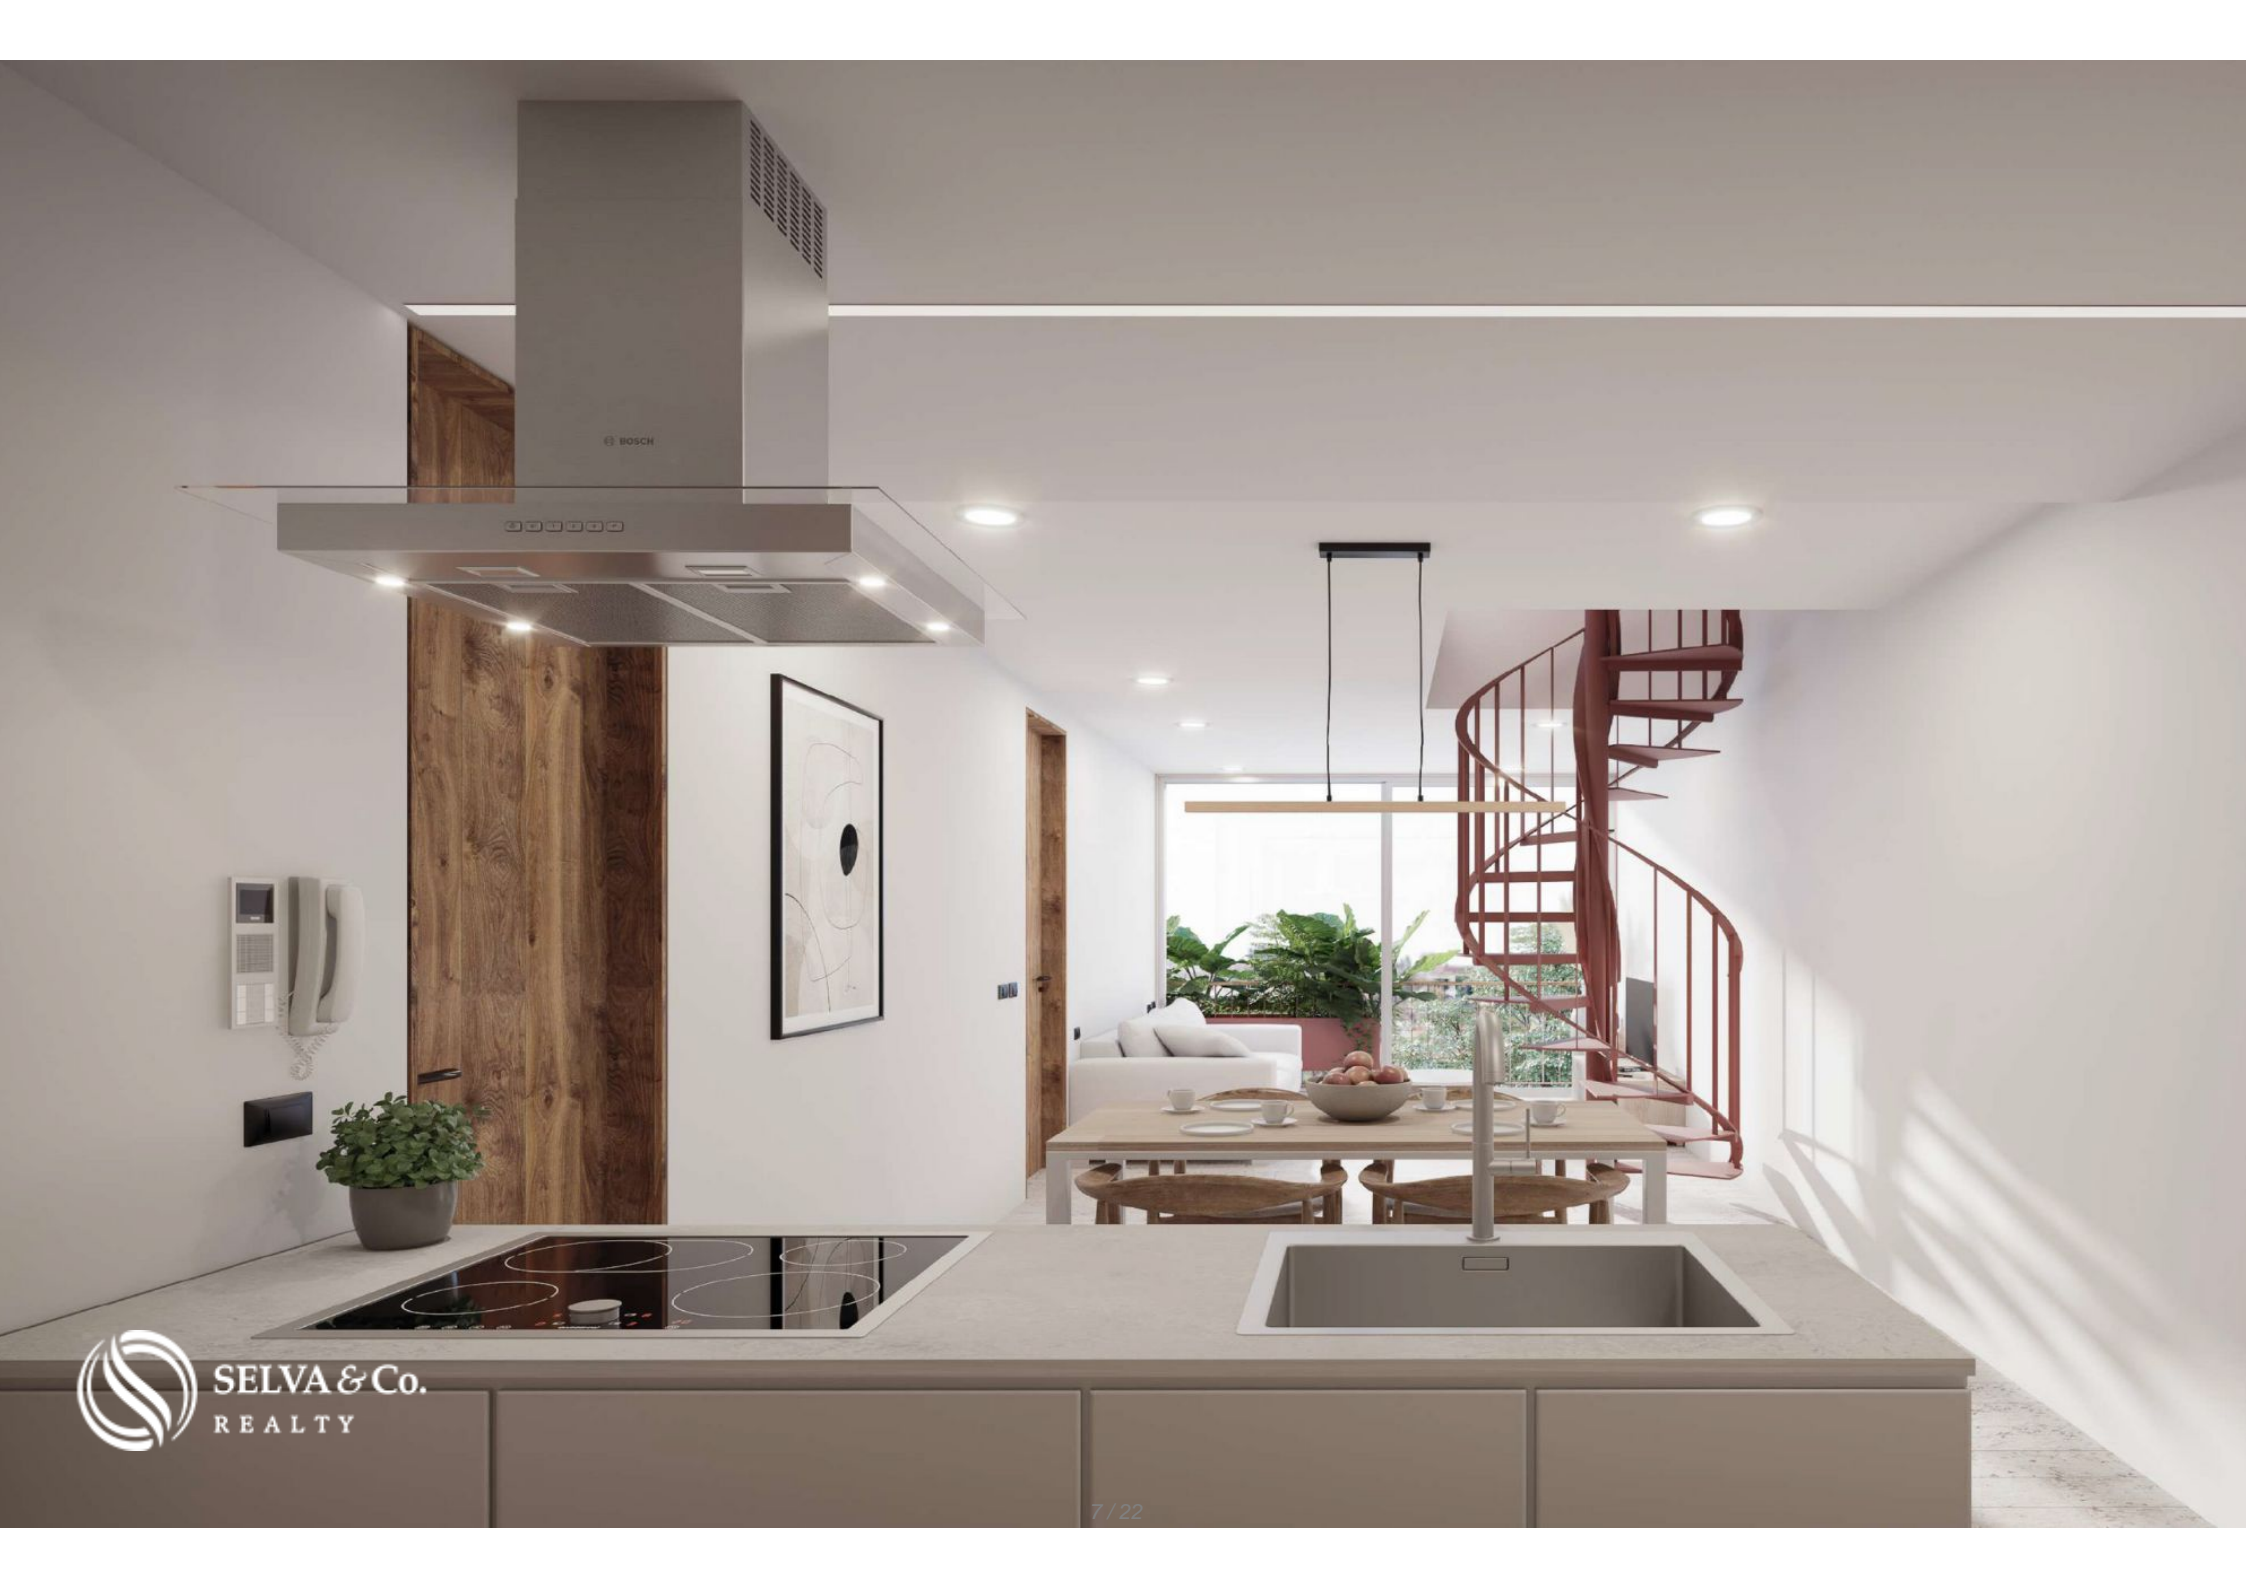

# Condo for sale, prime location, Benito Juárez, Mexico City

<i>ID: DCM284-2</i>	<i>Location: Mexico City</i>
<i>Zone: Benito Juarez</i>	<i>Type: Condos</i>
<i>Bedrooms: 2</i>	<i>Bathrooms: 2</i>
<i>Parking(s): 1</i>	<i>Construction: 62 m2 / 667.37 ft</i>