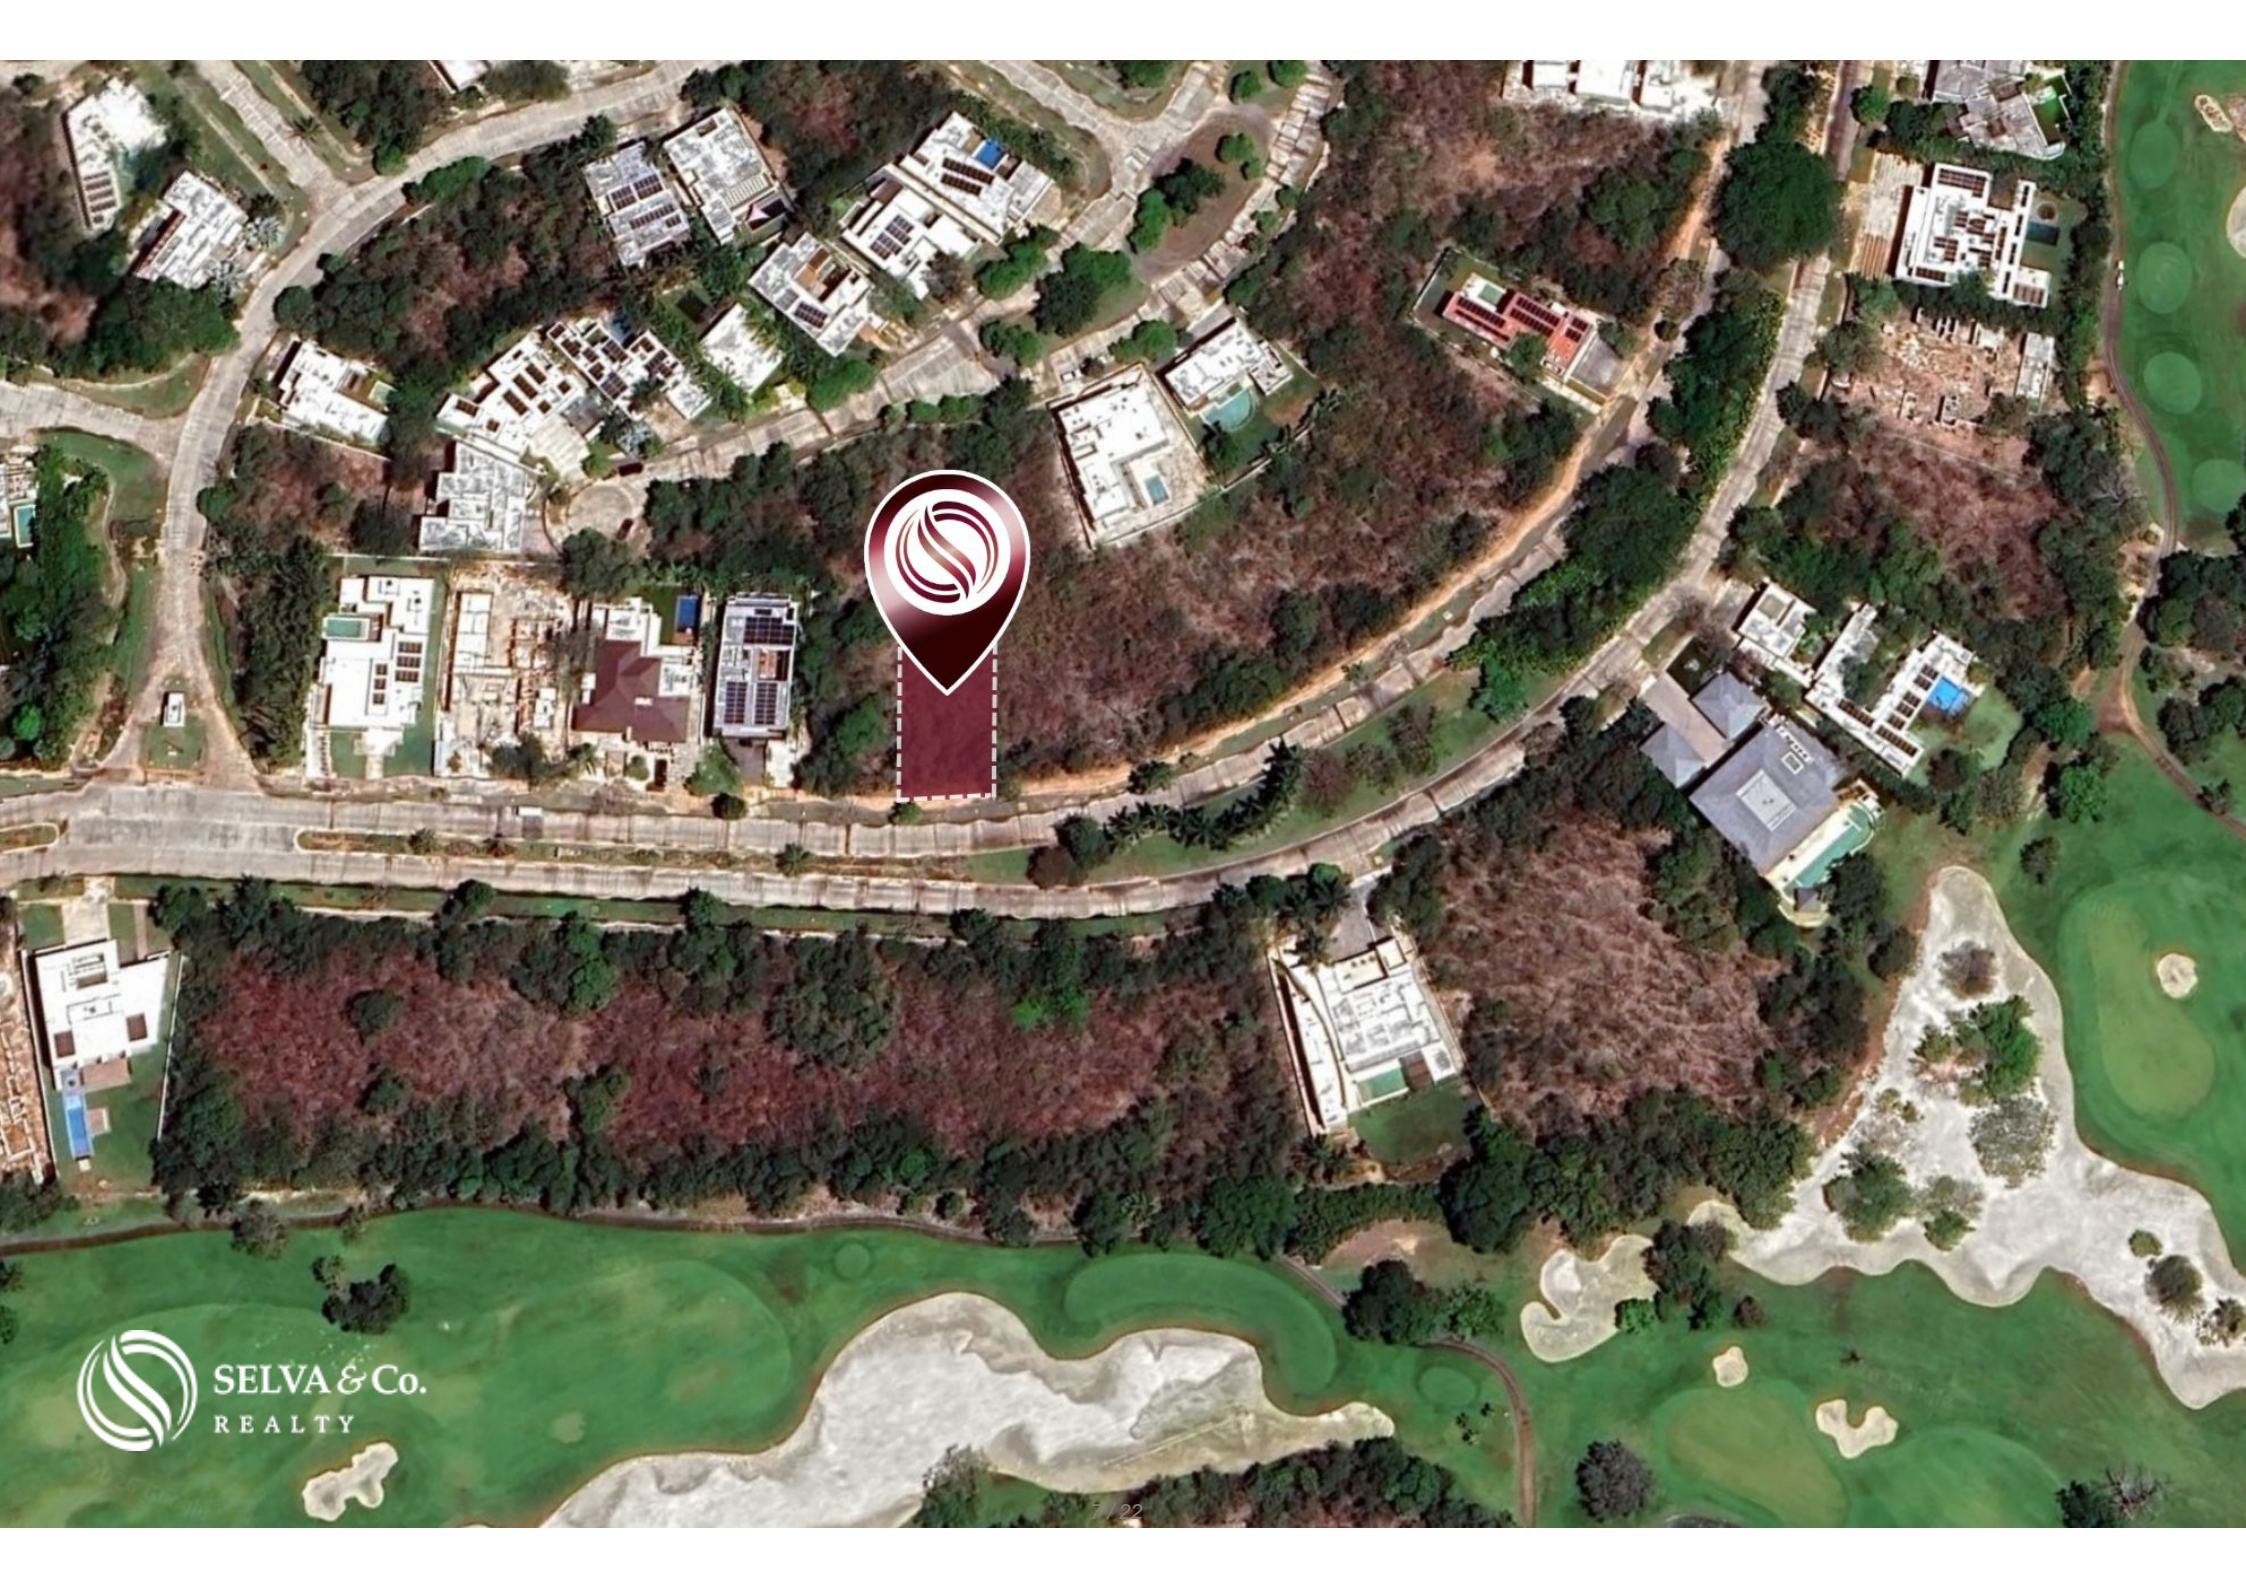

750 M2

750 M2

**Lote
Lot**

**Plaza La Isla Mérida
Shopping Mall**

**Mérida
Downtown**

Yucatán Country Club

Yucatán Country Club

Plaza La Isla Mérida Shopping Mall

FEATURES

Total area: 750 m²

Shape: Irregular

Land use: Residential

Utilities available at the lot line

Paved streets

Controlled access

24/7 security gate

Immediate delivery

* Note: Club membership not included.

DIMENSIONS

Front: 21.52 m

Depth: 40 m

LOCATION

Residential lot in Yucatán Country Club, Mérida, Yucatán, Mexico.

5 minutes from Yucatán Country Club amenities

25 minutes from La Isla Mérida Mall

40 minutes from downtown Mérida

40 minutes from Mérida International Airport

ABOUT THE COMMUNITY

Located within the exclusive Yucatán Country Club, a high-value residential area surrounded by nature, with close proximity to schools, shopping centers, and major roads.