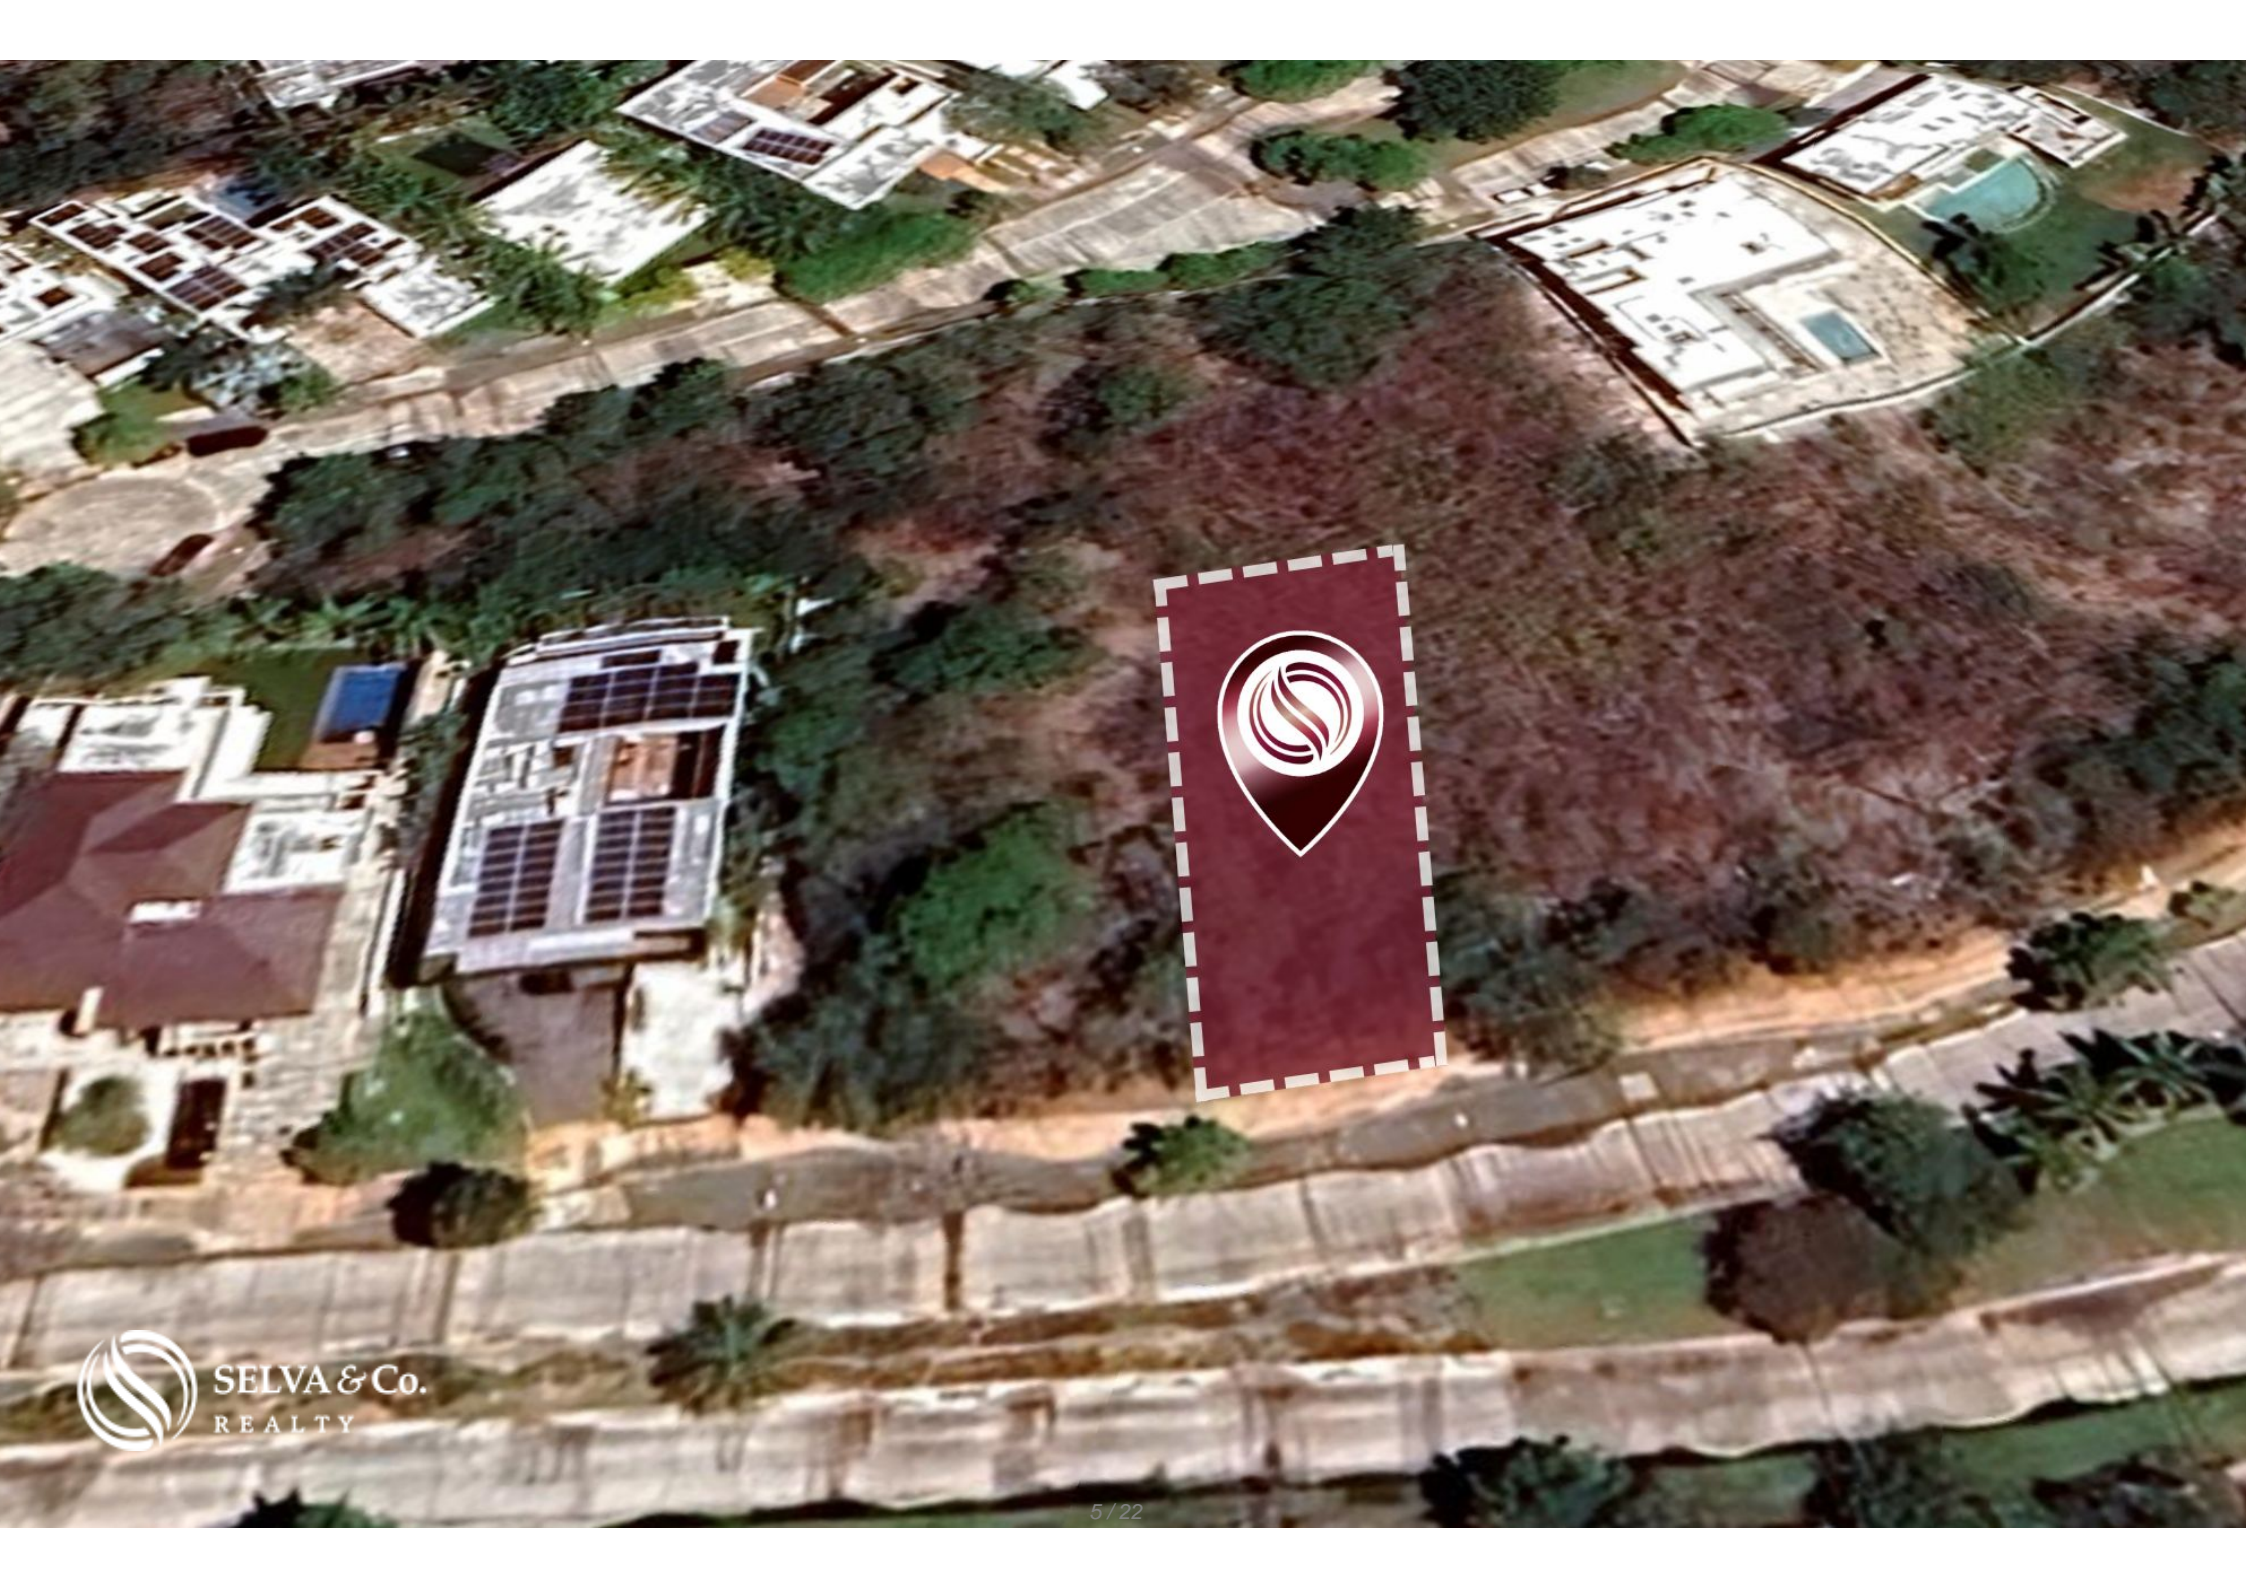

750 M2

750 M2

**Lote
Lot**

**Plaza La Isla Mérida
Shopping Mall**

**Mérida
Downtown**

Yucatán Country Club

Yucatán Country Club

Plaza La Isla Mérida Shopping Mall

Description

BLME201 BS

Residential lot for sale in gated community, Yucatán Country Club, Mérida

Build the home of your dreams on this lot located within a private section of the exclusive Yucatán Country Club, offering top-level security and premium amenities.

FEATURES

Total area: 750 m²

Shape: Irregular

Land use: Residential

Utilities available at the lot line

Paved streets

Controlled access

24/7 security gate

Immediate delivery

* Note: Club membership not included.

DIMENSIONS

Front: 21.52 m

Depth: 40 m

LOCATION

Residential lot in Yucatán Country Club, Mérida, Yucatán, Mexico.

5 minutes from Yucatán Country Club amenities