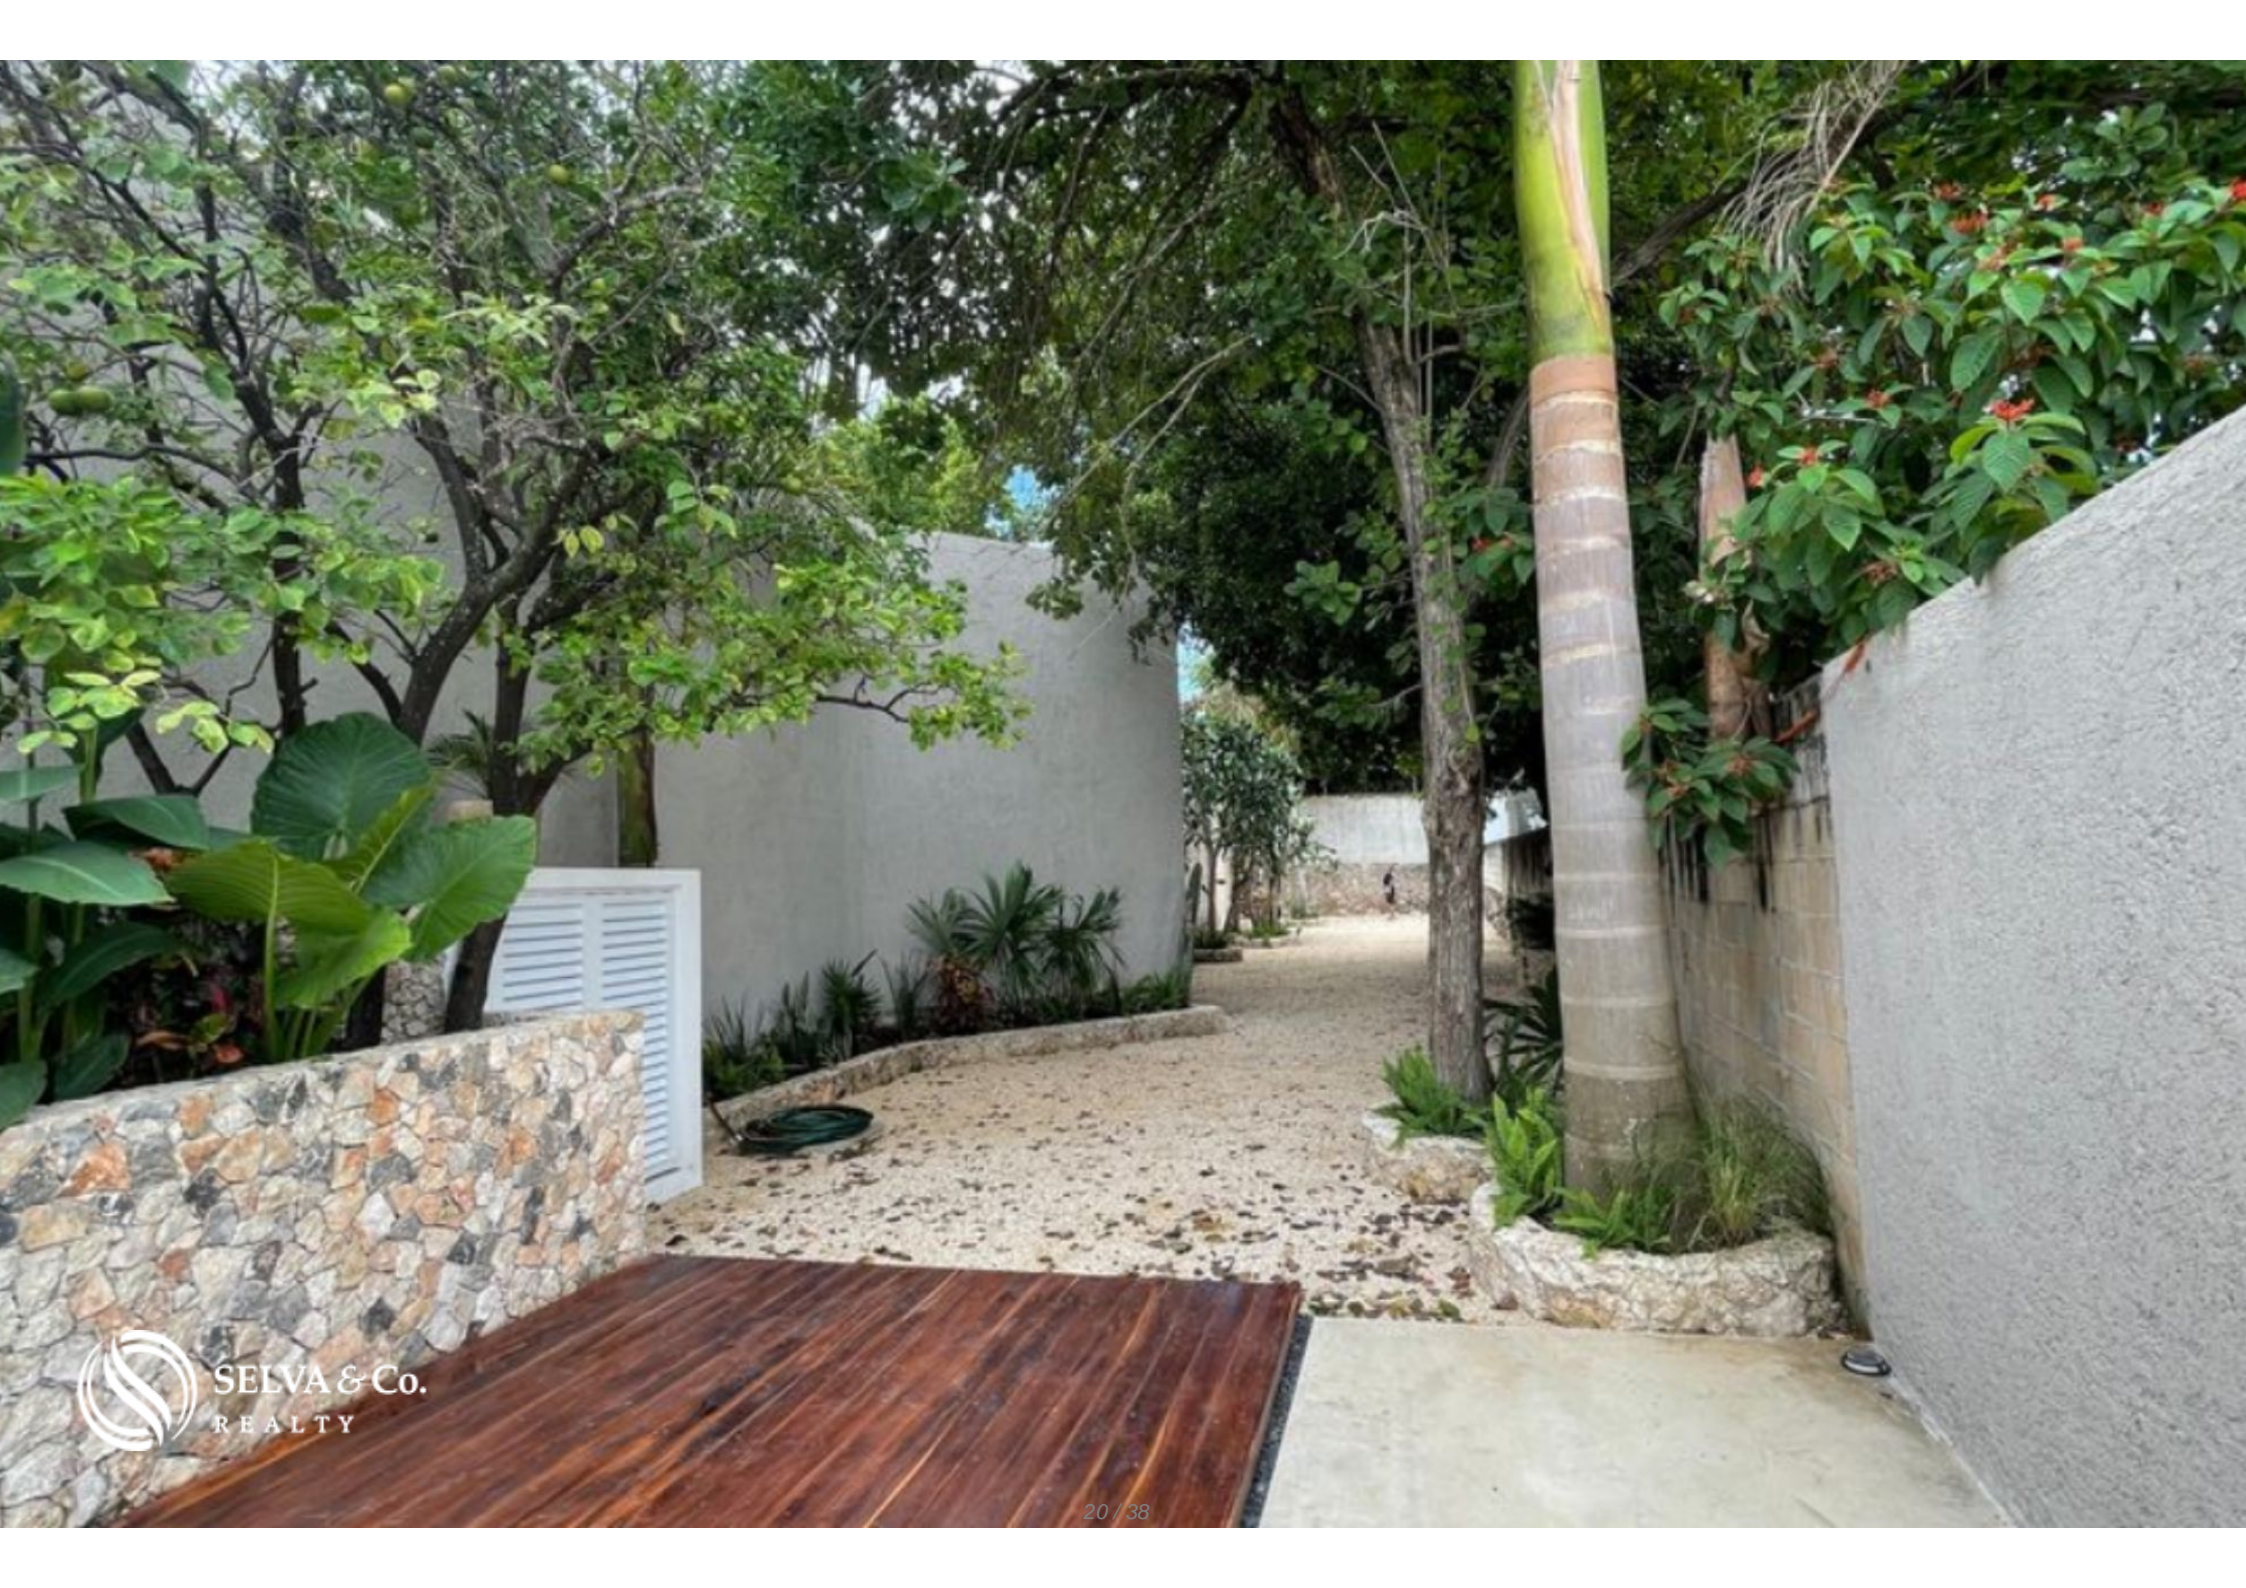

SELVA & Co.
REALTY

www.selvacorealty.com

Fully Remodeled House with Pool for Sale, Centro, Mérida

<i>ID: DME339</i>	<i>Location: Yucatán</i>
<i>Zone: Merida</i>	<i>Type: Houses</i>
<i>Bedrooms: 2</i>	<i>Bathrooms: 1</i>
<i>Construction: 115 m2 / 1,237.86 ft</i>	<i>Land: 424 m2 / 4,563.94 ft</i>

DME339

Fully Remodeled House with Pool for Sale, Centro, Mérida

Completely remodeled house featuring 6-meter-high ceilings that provide spaciousness and elegance, along with carefully restored finishes. Decorative details enhance every space, creating a warm and inviting atmosphere.

FEATURES

6-meter-high ceilings

Fully restored façade

Kitchen with breakfast bar for 8 people

8 solar panels

2 air conditioning units

Semi-furnished

Decorative planter throughout the entire property

AMENITIES & SERVICES

Terrace

Swimming pool

Sun deck

Laundry and drying area

LOCATION

House for sale in Centro, Mérida, Yucatán, Mexico.

6 minutes from Downtown