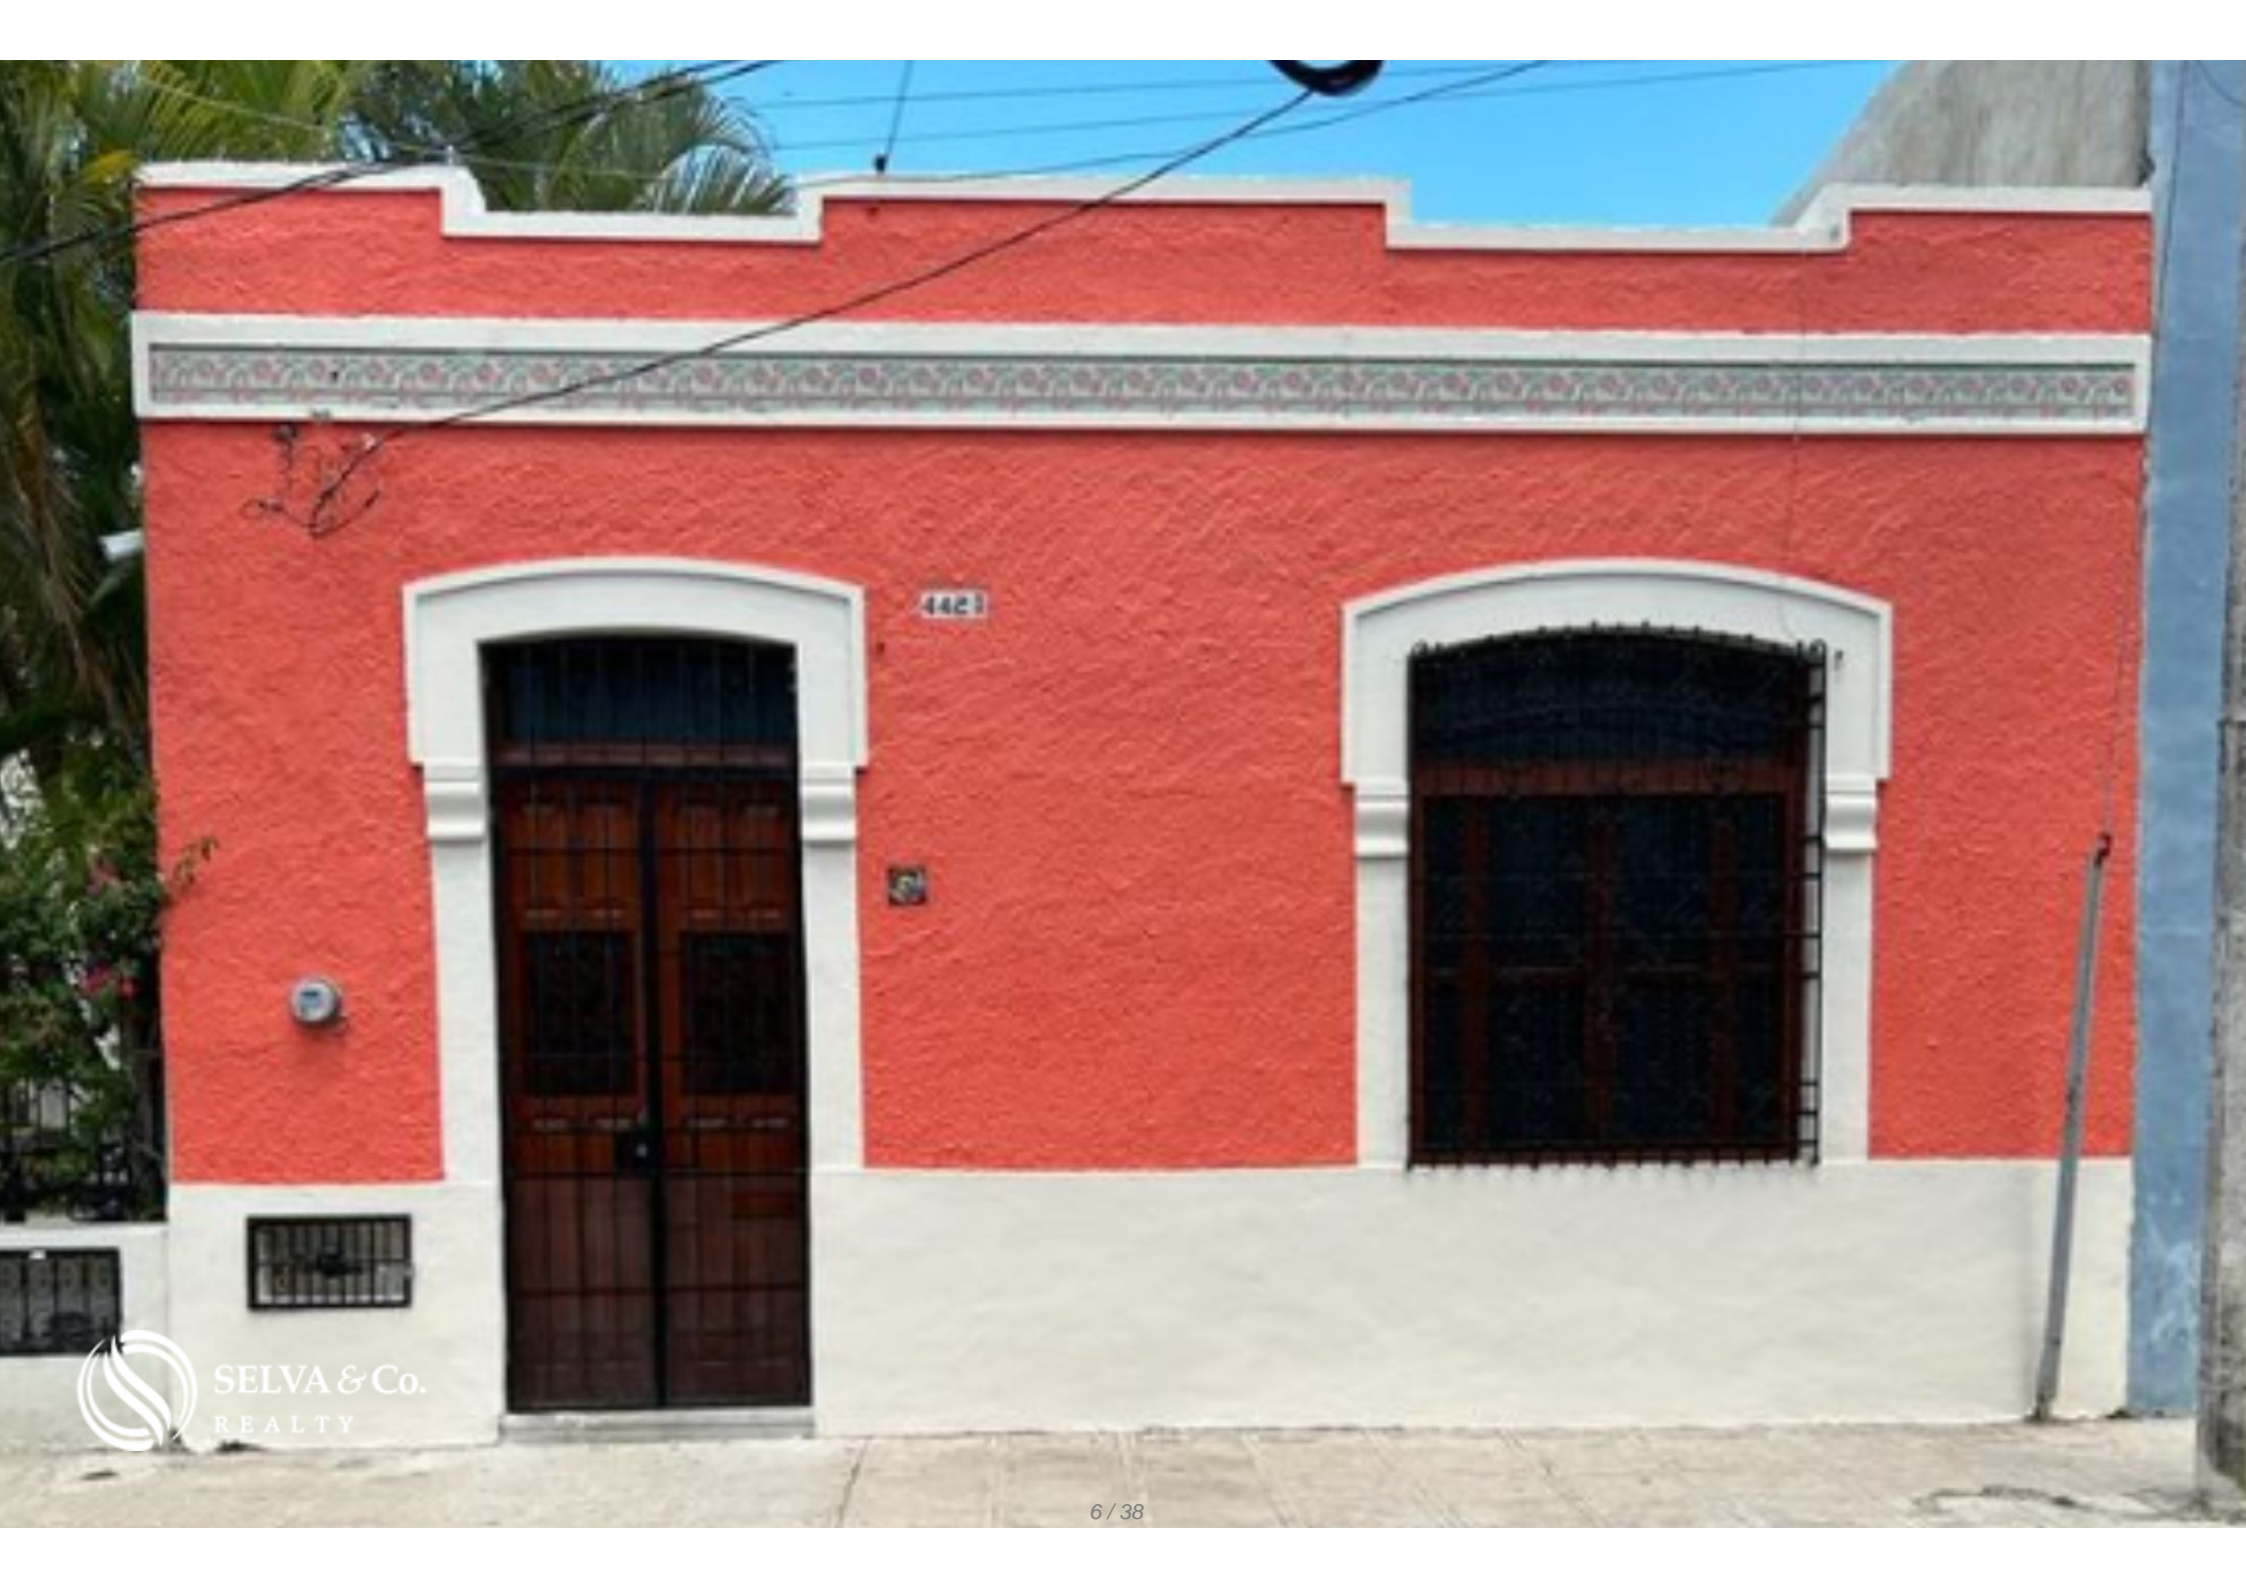

SELVA & Co.
REALTY

www.selvacorealty.com

Fully Remodeled House with Pool for Sale, Centro, Mérida

<i>ID: DME339</i>	<i>Location: Yucatán</i>
<i>Zone: Merida</i>	<i>Type: Houses</i>
<i>Bedrooms: 2</i>	<i>Bathrooms: 1</i>
<i>Construction: 115 m2 / 1,237.86 ft</i>	<i>Land: 424 m2 / 4,563.94 ft</i>

4421

Casa

Parque Zoológico Animaya

Parque Zoológico del Centenario

Aeropuerto Internacional Merida

Parque Zoológico del Centenario

Parque Zoológico Animaya

Description

DME339

Fully Remodeled House with Pool for Sale, Centro, Mérida

Completely remodeled house featuring 6-meter-high ceilings that provide spaciousness and elegance, along with carefully restored finishes. Decorative details enhance every space, creating a warm and inviting atmosphere.

AMENITIES & SERVICES

Terrace

Swimming pool

Sun deck

Laundry and drying area

LOCATION

House for sale in Centro, Mérida, Yucatán, Mexico.

6 minutes from Downtown