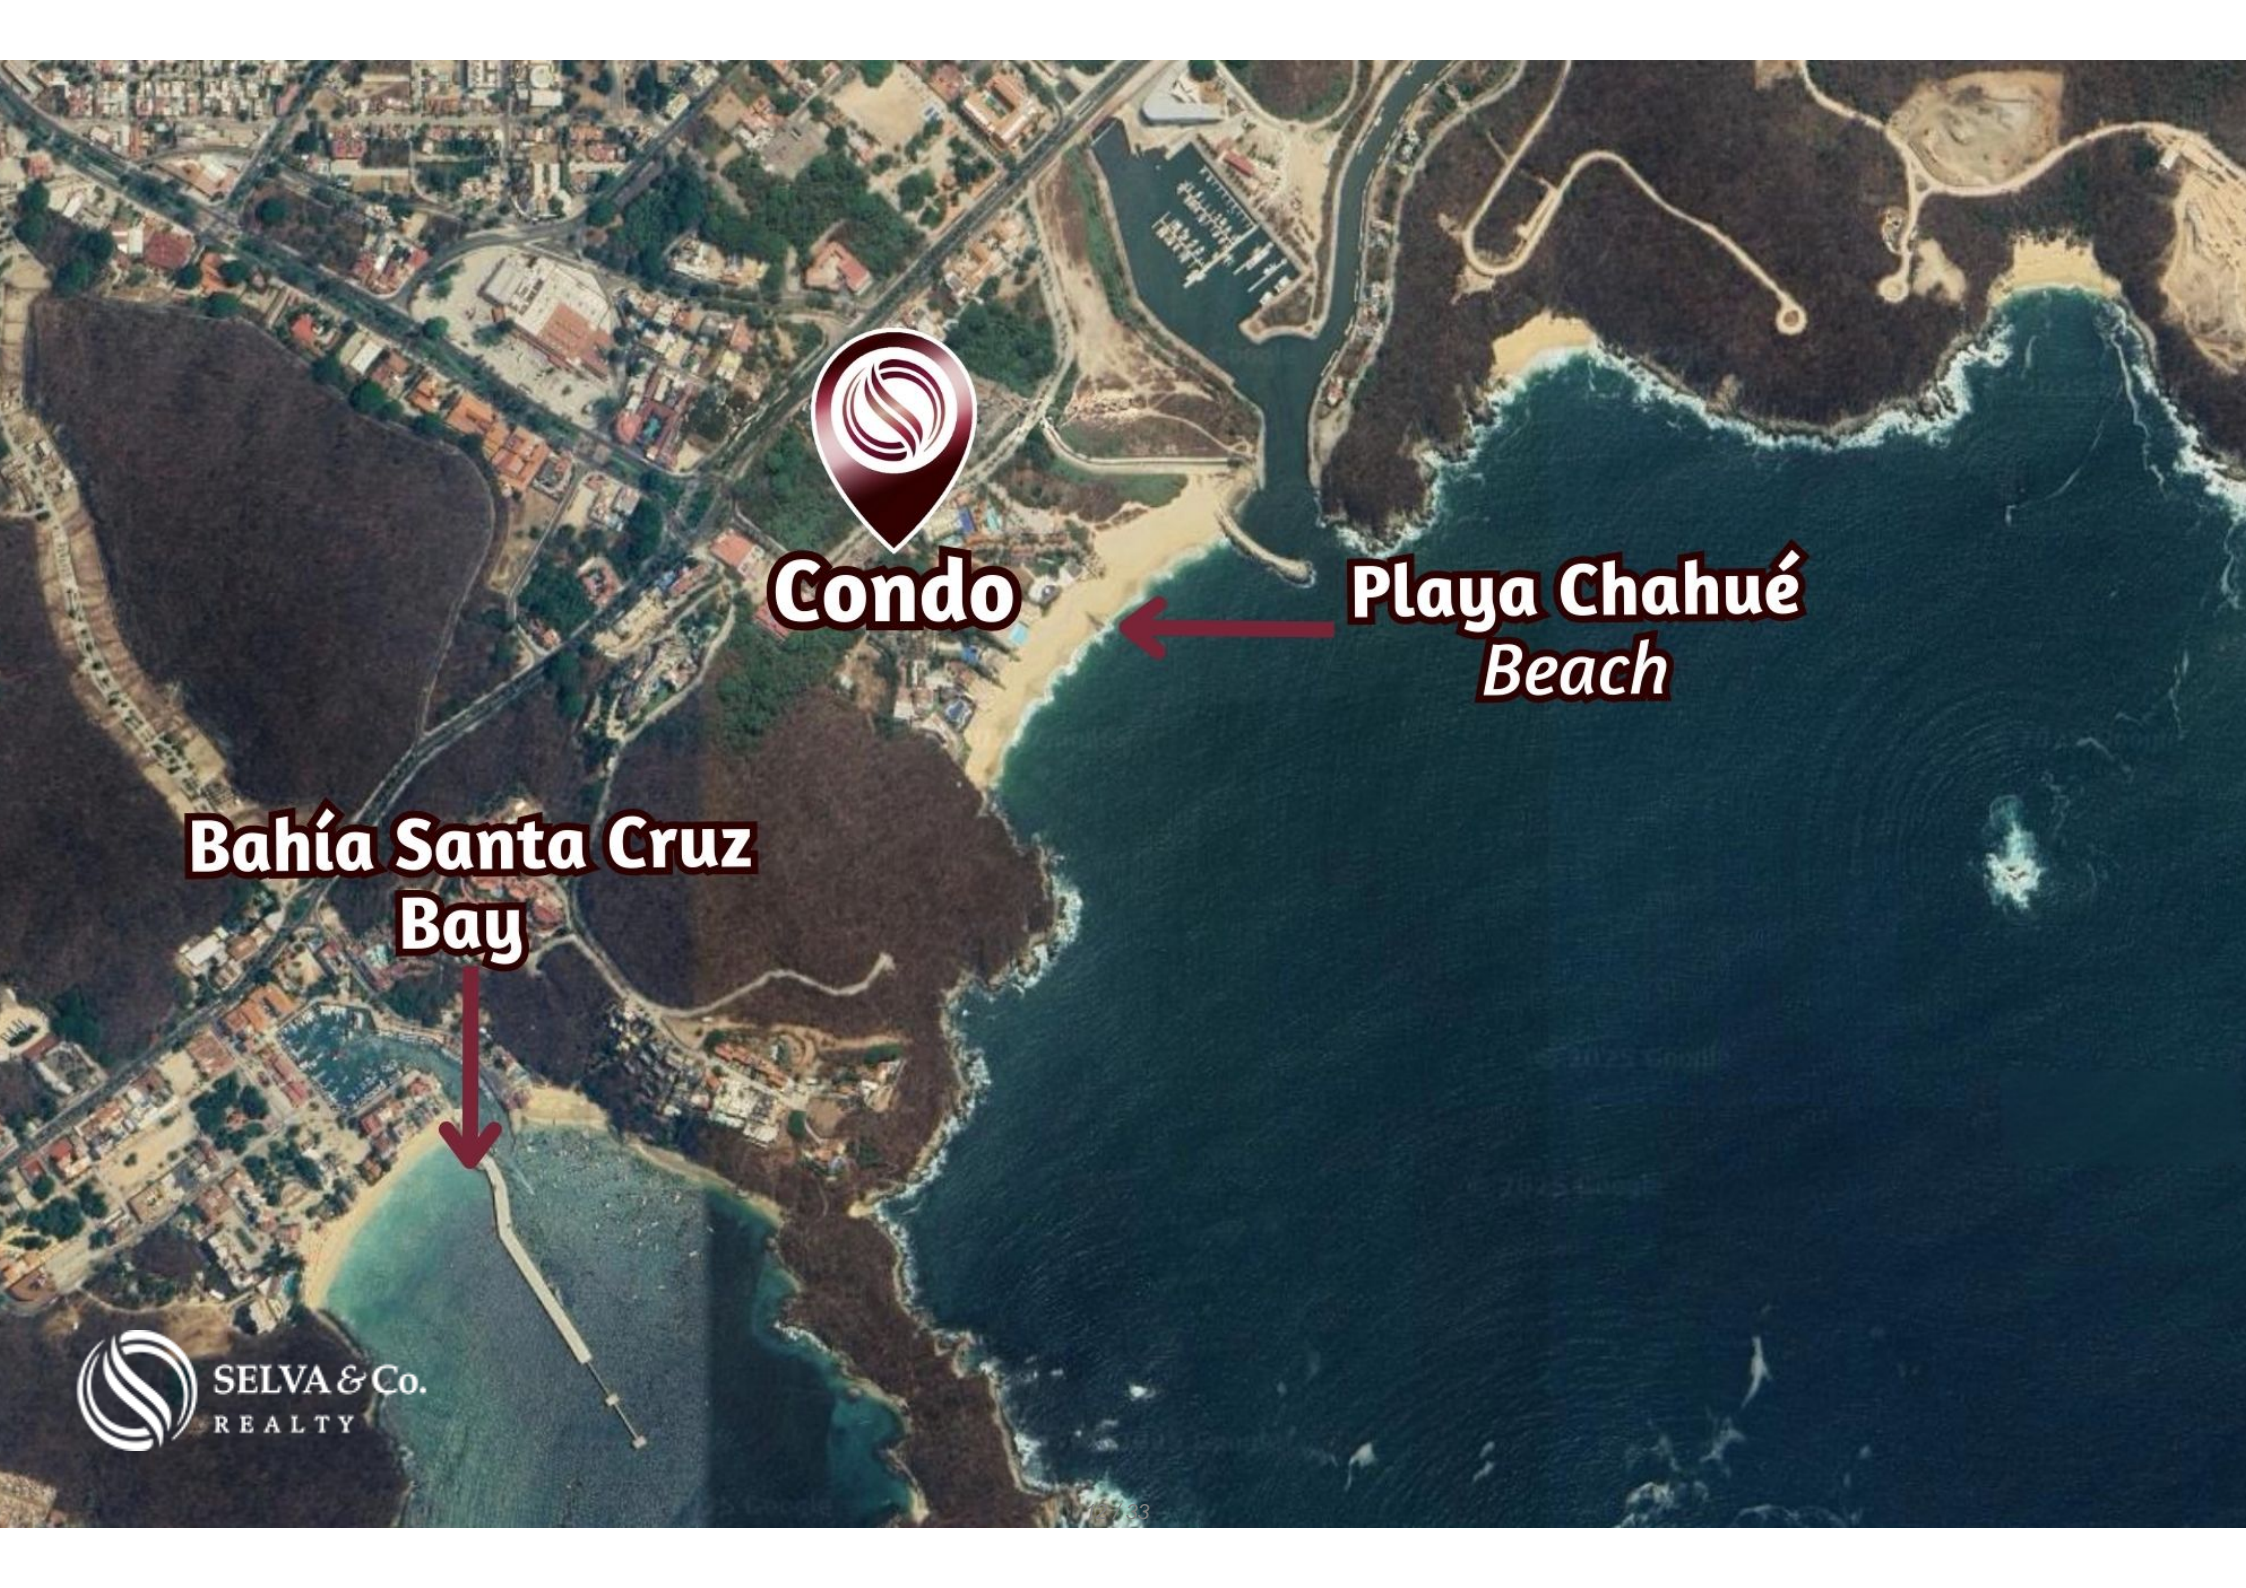

Apartment near the beach, common pool for sale, Bahía Chahué, Huatulco

<i>ID: DHU255-4</i>	<i>Location: Huatulco</i>
<i>Zone: Chahue Bay</i>	<i>Type: Condos</i>
<i>Bedrooms: 3</i>	<i>Bathrooms: 2</i>
<i>Construction: 97 m2 / 1,044.11 ft</i>	

SELVA & Co.
REALTY

Condo

**Playa Chahué
Beach**

**Bahía Santa Cruz
Bay**

SELVA & Co.
REALTY

SELVA & Co.
REALTY

La Cruccecita Downtown

Playa Chahué Beach

Bahía Santa Cruz Bay

Playa Chahué Beach

Description

DHU255-4

Apartment near the beach, common pool for sale, Bahía Chahué,
Huatulco

Condo for sale, ideal for those seeking a beach lifestyle with modern amenities and proximity to the ocean. The development includes a pool, lounging areas, and commercial spaces, making it an attractive investment opportunity in a high-traffic tourist area.

AMENITIES AND SERVICES

Swimming pool

Lounge chair area

Rest area

Access to services from restaurants and retail spaces

LOCATION

Apartment for sale in Bahía Chahué, Huatulco, Oaxaca, Mexico.

5 minutes walking from Chahué Beach