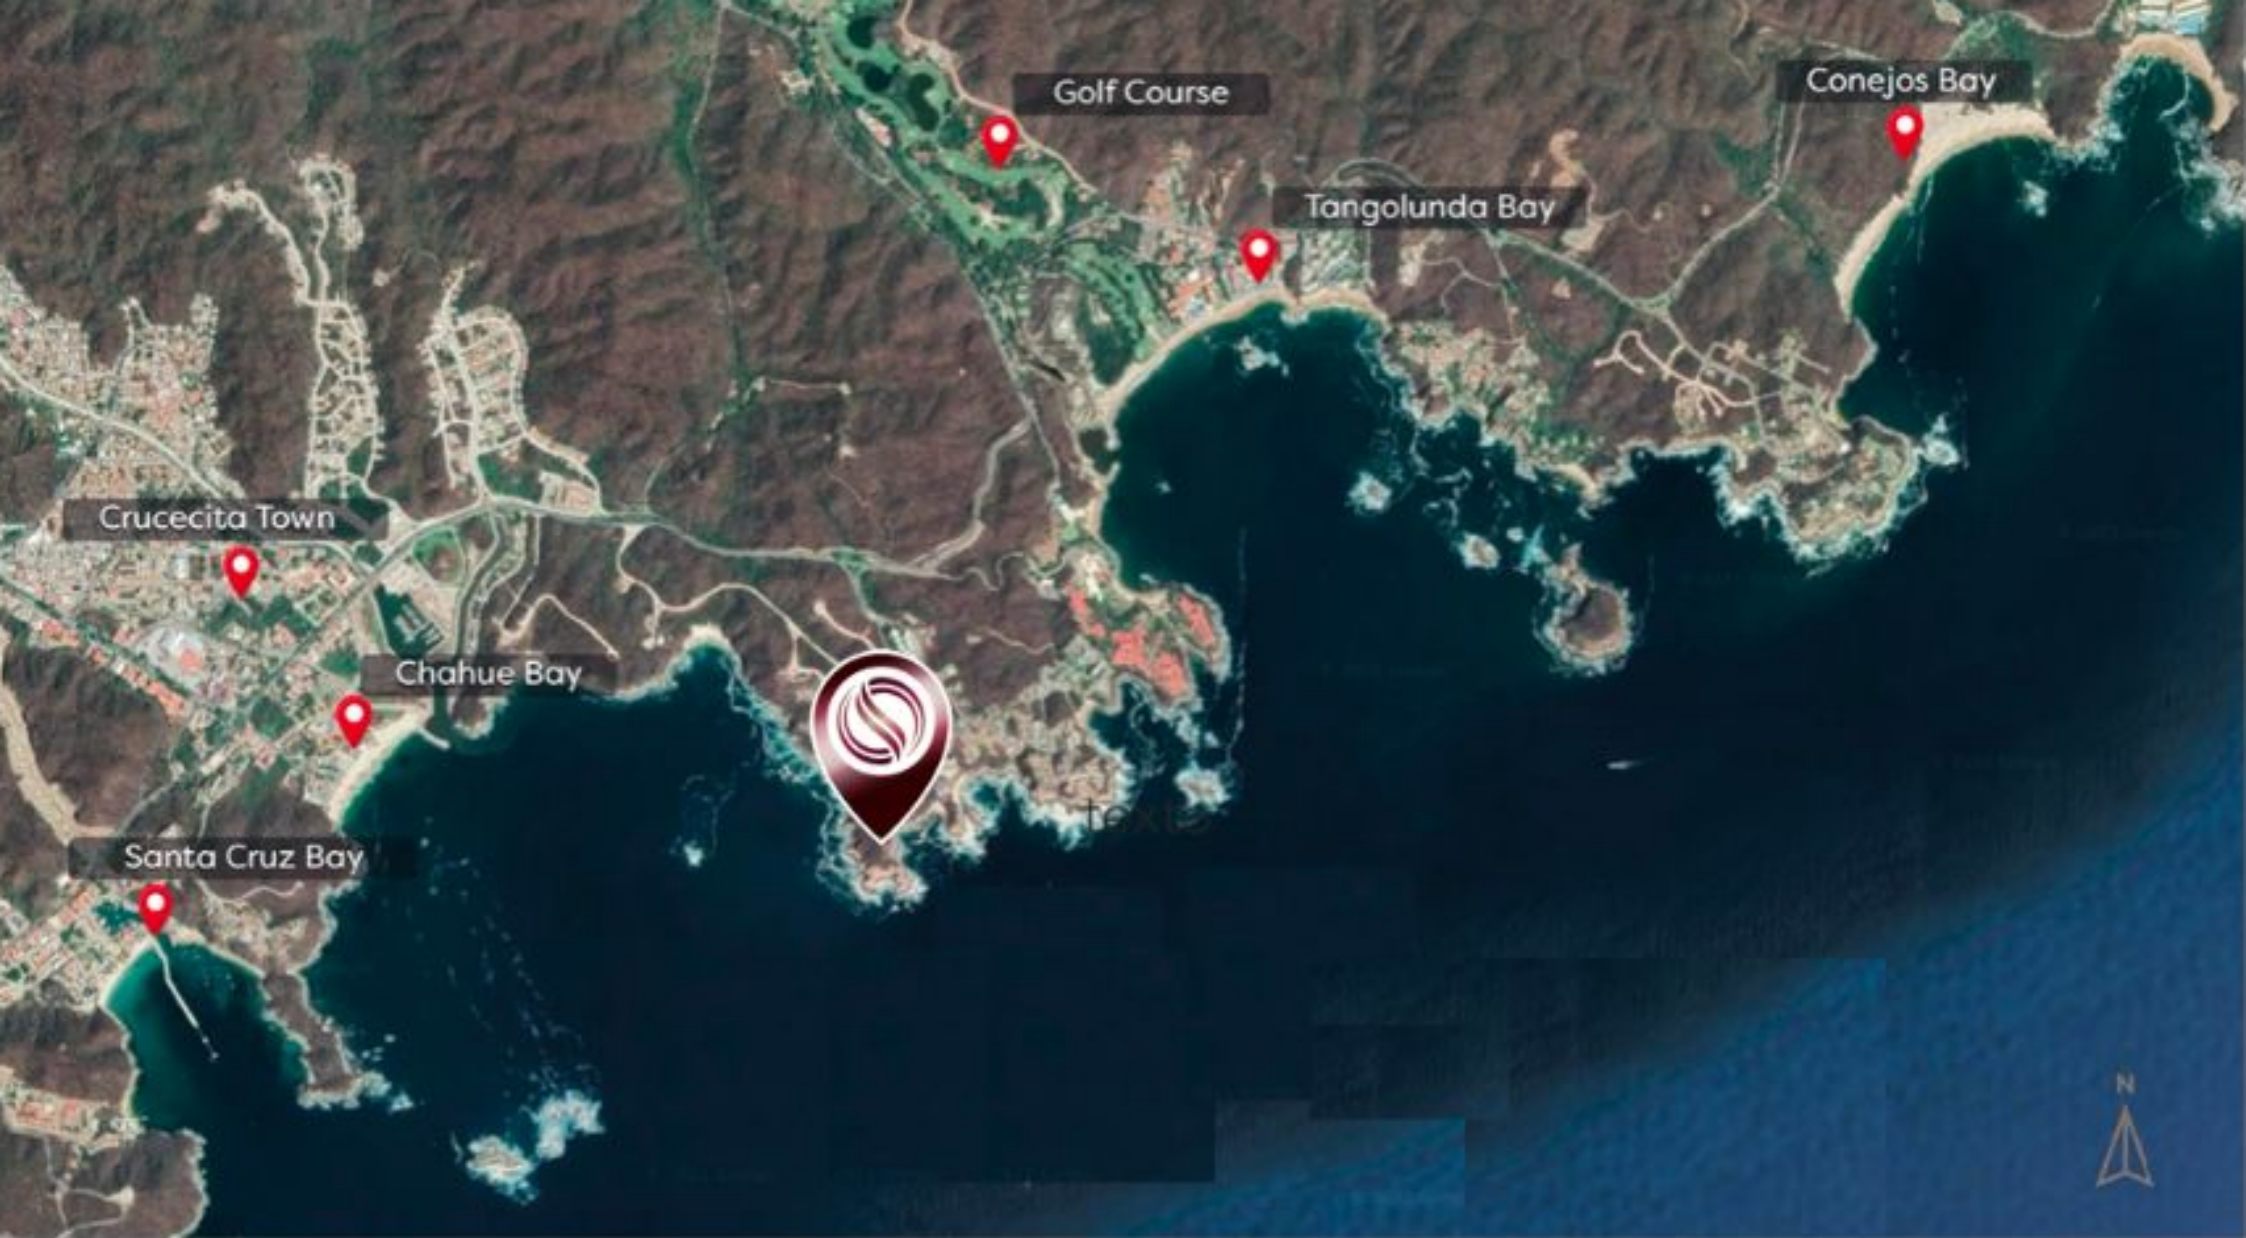

Playa Chahue  
Chahue beach

**Playa "El Consuelo"**  
SELVA & Co.  
**"El Consuelo" Beach**

**Plano & Associates**  
**La Esperanza**  
REALTY  
*La Esperanza Beach*

## Description

DLHU202-4

Ocean view lot for sale with pickleball court, in Mirador Chahue, Huatulco  
40 lots for sale, with panoramic ocean views in a secure private community.

## LOCATION

Land located in Mirador Chahué, Huatulco,

Peninsula facing the sea, next to beautiful beaches. Enjoy the sunsets and the sounds of the sea.

- 4 minutes from Chahué Bay where you can find supermarkets, convention centers, boutique stores and entertainment.