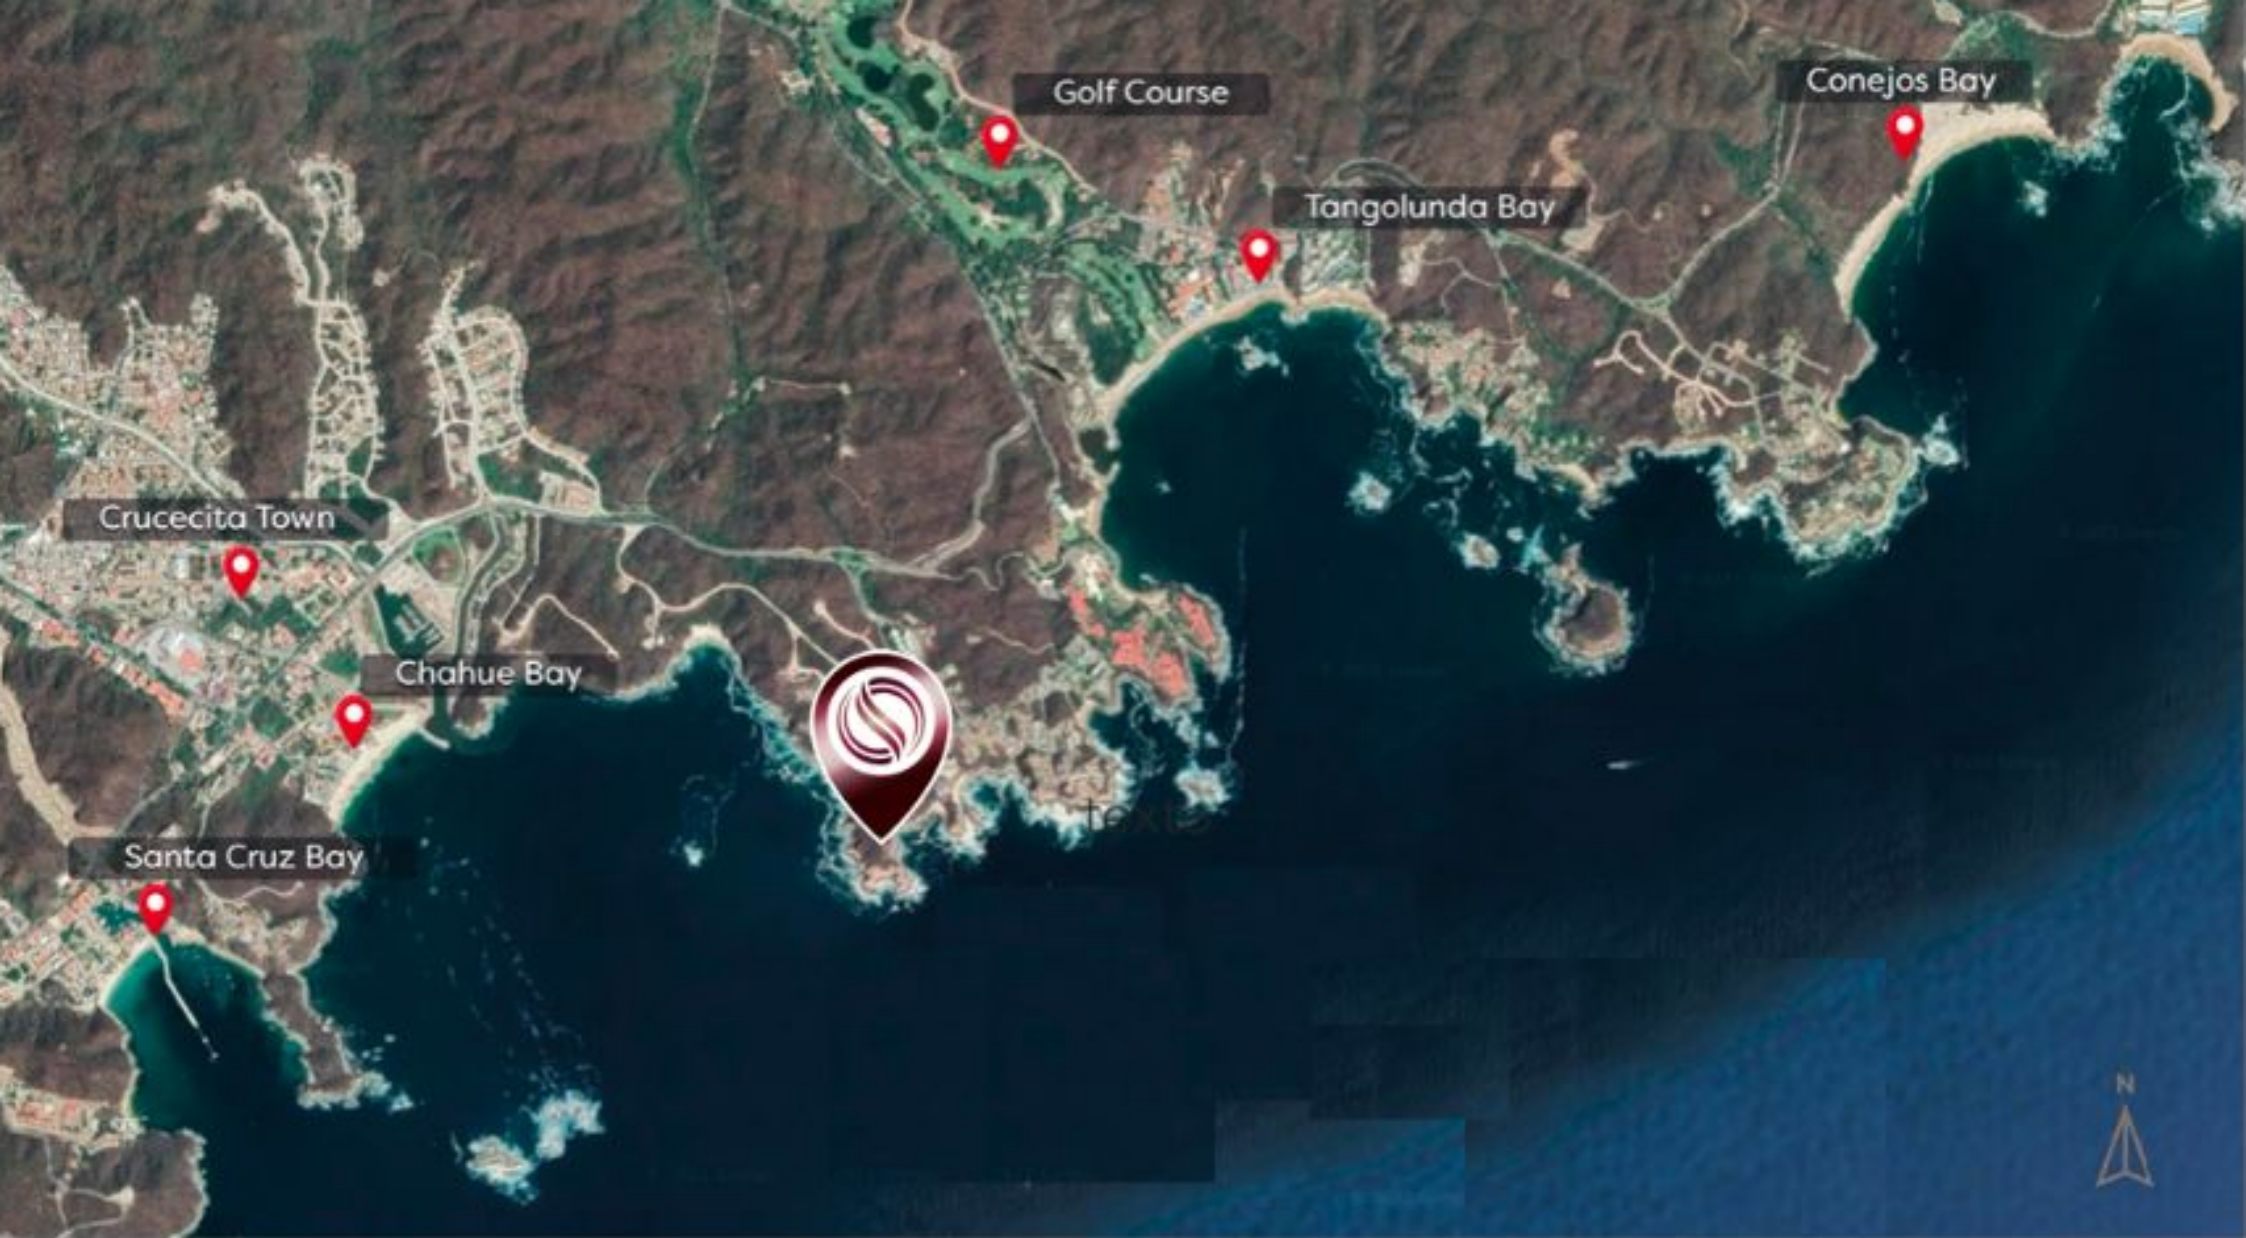

Playa / Beach
"El Arrocito"

Centro de convenciones en construcción
Convention center under construction

Playa Chahue
Chahue beach

Playa "El Consuelo"
SELVA & Co.
"El Consuelo" Beach

Plano & Associates
La Esperanza
REALTY
La Esperanza Beach

Ubicacion - Location

 SELVA & Co.
REALTY

Bahia Santa Cruz

Description

DLHU202-2

Ocean view land with pickleball court for sale in Mirador Chahue Huatulco Excellent opportunity to have the villa of your dreams or choose from one of the models that the developer has, impressive views of the sea, nearby beaches, restaurants, Marina and much more.

PICKLEBALL

Stay active with the latest craze, this community features a pickleball court.

LOCATION

Land located in Mirador Chahué, Huatulco, Peninsula facing the sea, next to beautiful beaches. Enjoy the sunsets and the sounds of the sea.