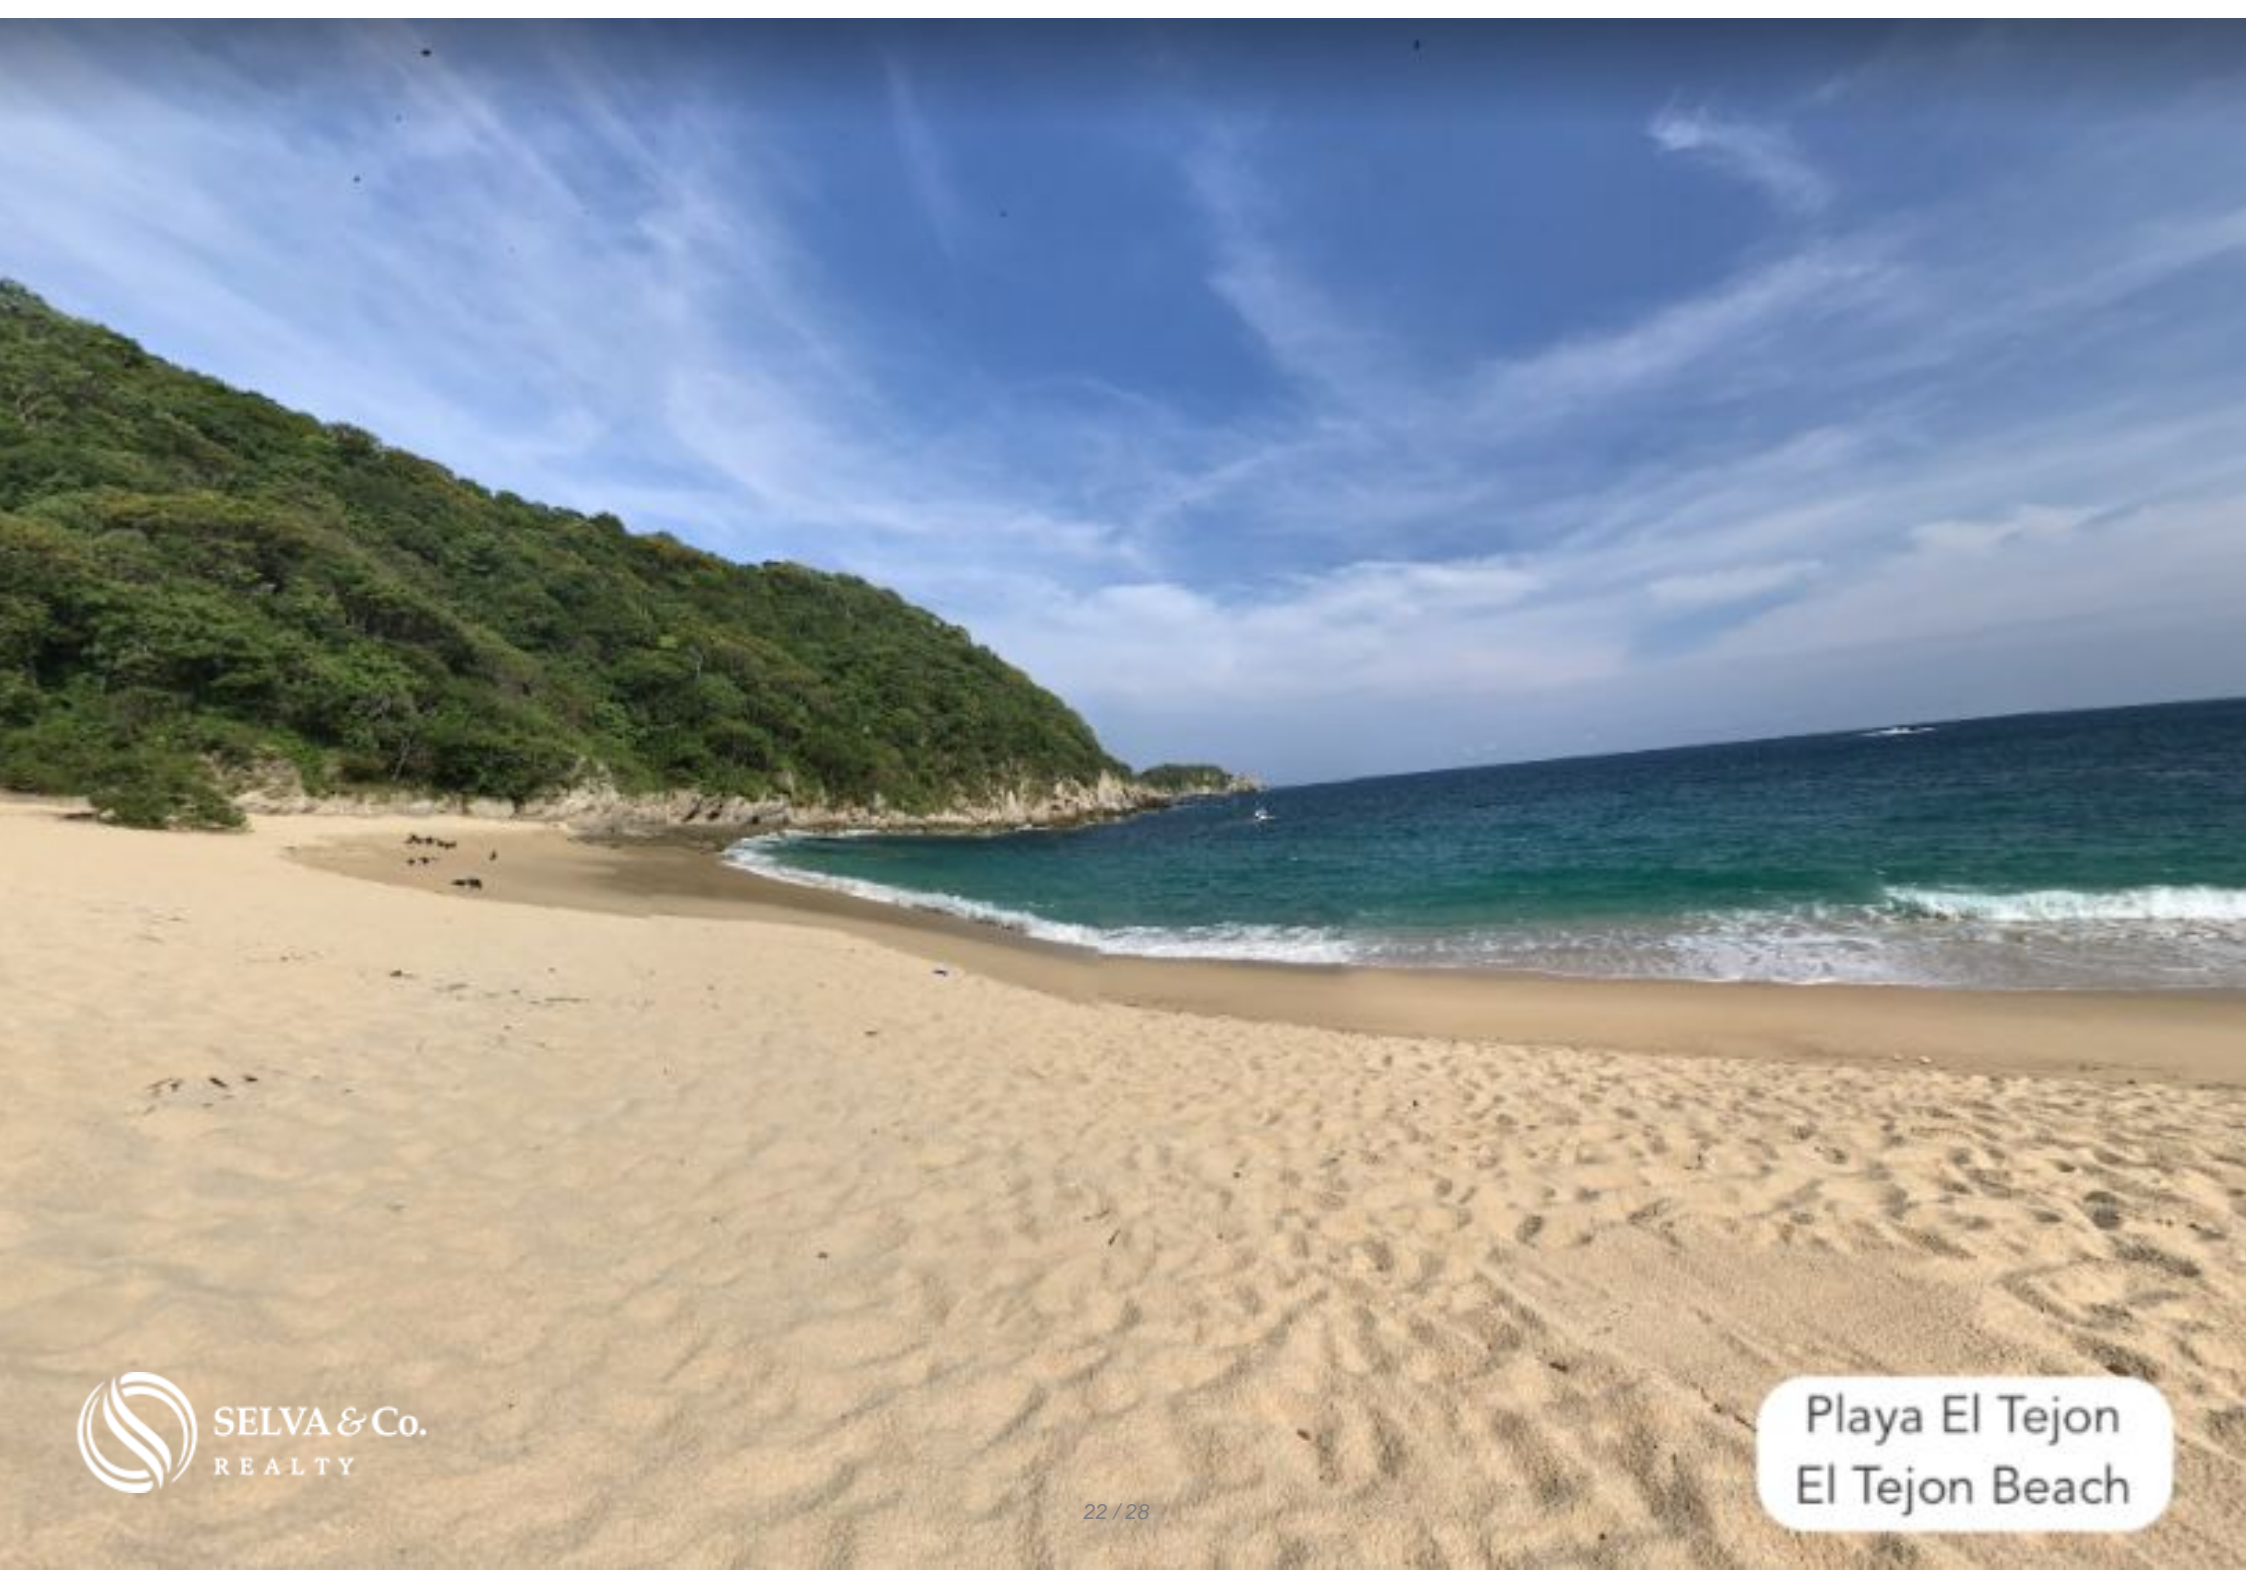

Ubicacion - Location

 SELVA & Co.
REALTY

Bahia Santa Cruz

Description

DLHU202-2

Ocean view land with pickleball court for sale in Mirador Chahue Huatulco Excellent opportunity to have the villa of your dreams or choose from one of the models that the developer has, impressive views of the sea, nearby beaches, restaurants, Marina and much more.

PICKLEBALL

Stay active with the latest craze, this community features a pickleball court.

LOCATION

Land located in Mirador Chahué, Huatulco, Peninsula facing the sea, next to beautiful beaches. Enjoy the sunsets and the sounds of the sea.