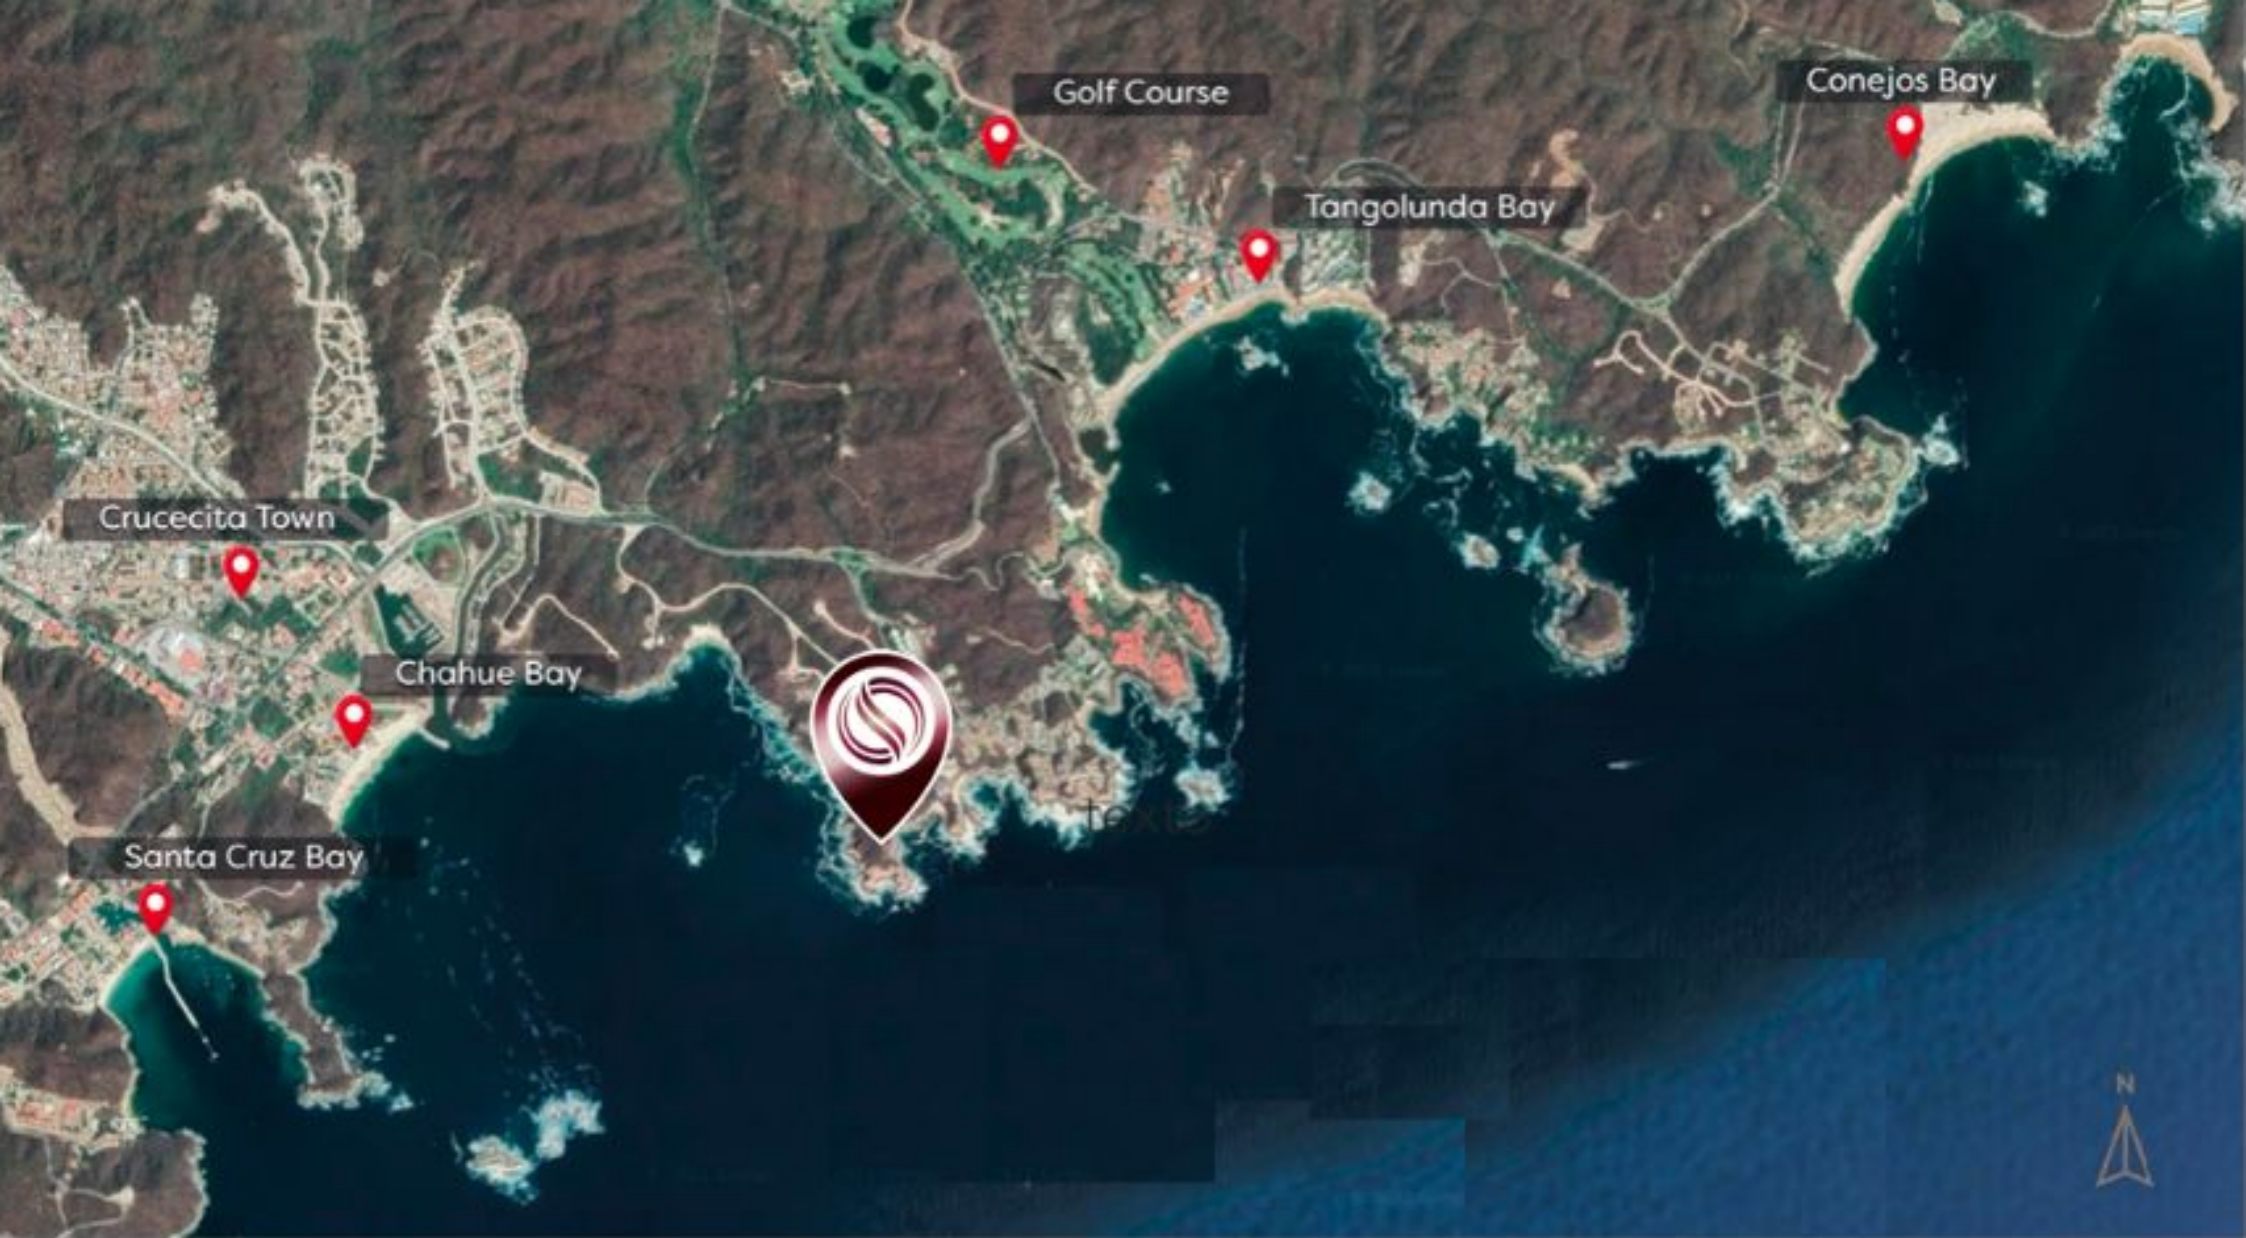

SELVA & Co.
REALTY

Views Vistas

Super Mercado
Supermarket

Marina

Playa / Beach
"La esperanza"

Terreno
Land

Playa / Beach
"Consuelo"

Playa / Beach
"El Arrocito"

Centro de convenciones en construcción
Convention center under construction

Playa Chahue
Chahue beach

Playa "El Consuelo"
SELVA & Co.
"El Consuelo" Beach

Plano & Associates
La Esperanza
REALTY
La Esperanza Beach

Ubicacion - Location

 SELVA & Co.
REALTY

Bahia Santa Cruz

Description

DLHU202-1

Ocean view land with pickleball court for sale in Mirador Chahue Huatulco Excellent opportunity to have the villa of your dreams or choose from one of the models that the developer has, impressive views of the sea, nearby beaches, restaurants, Marina and much more.

PICKLEBALL

Stay active with the latest craze, this community features a pickleball court.

LOCATION

Land located in Mirador Chahué, Huatulco, Peninsula facing the sea, next to beautiful beaches. Enjoy the sunsets and the sounds of the sea.