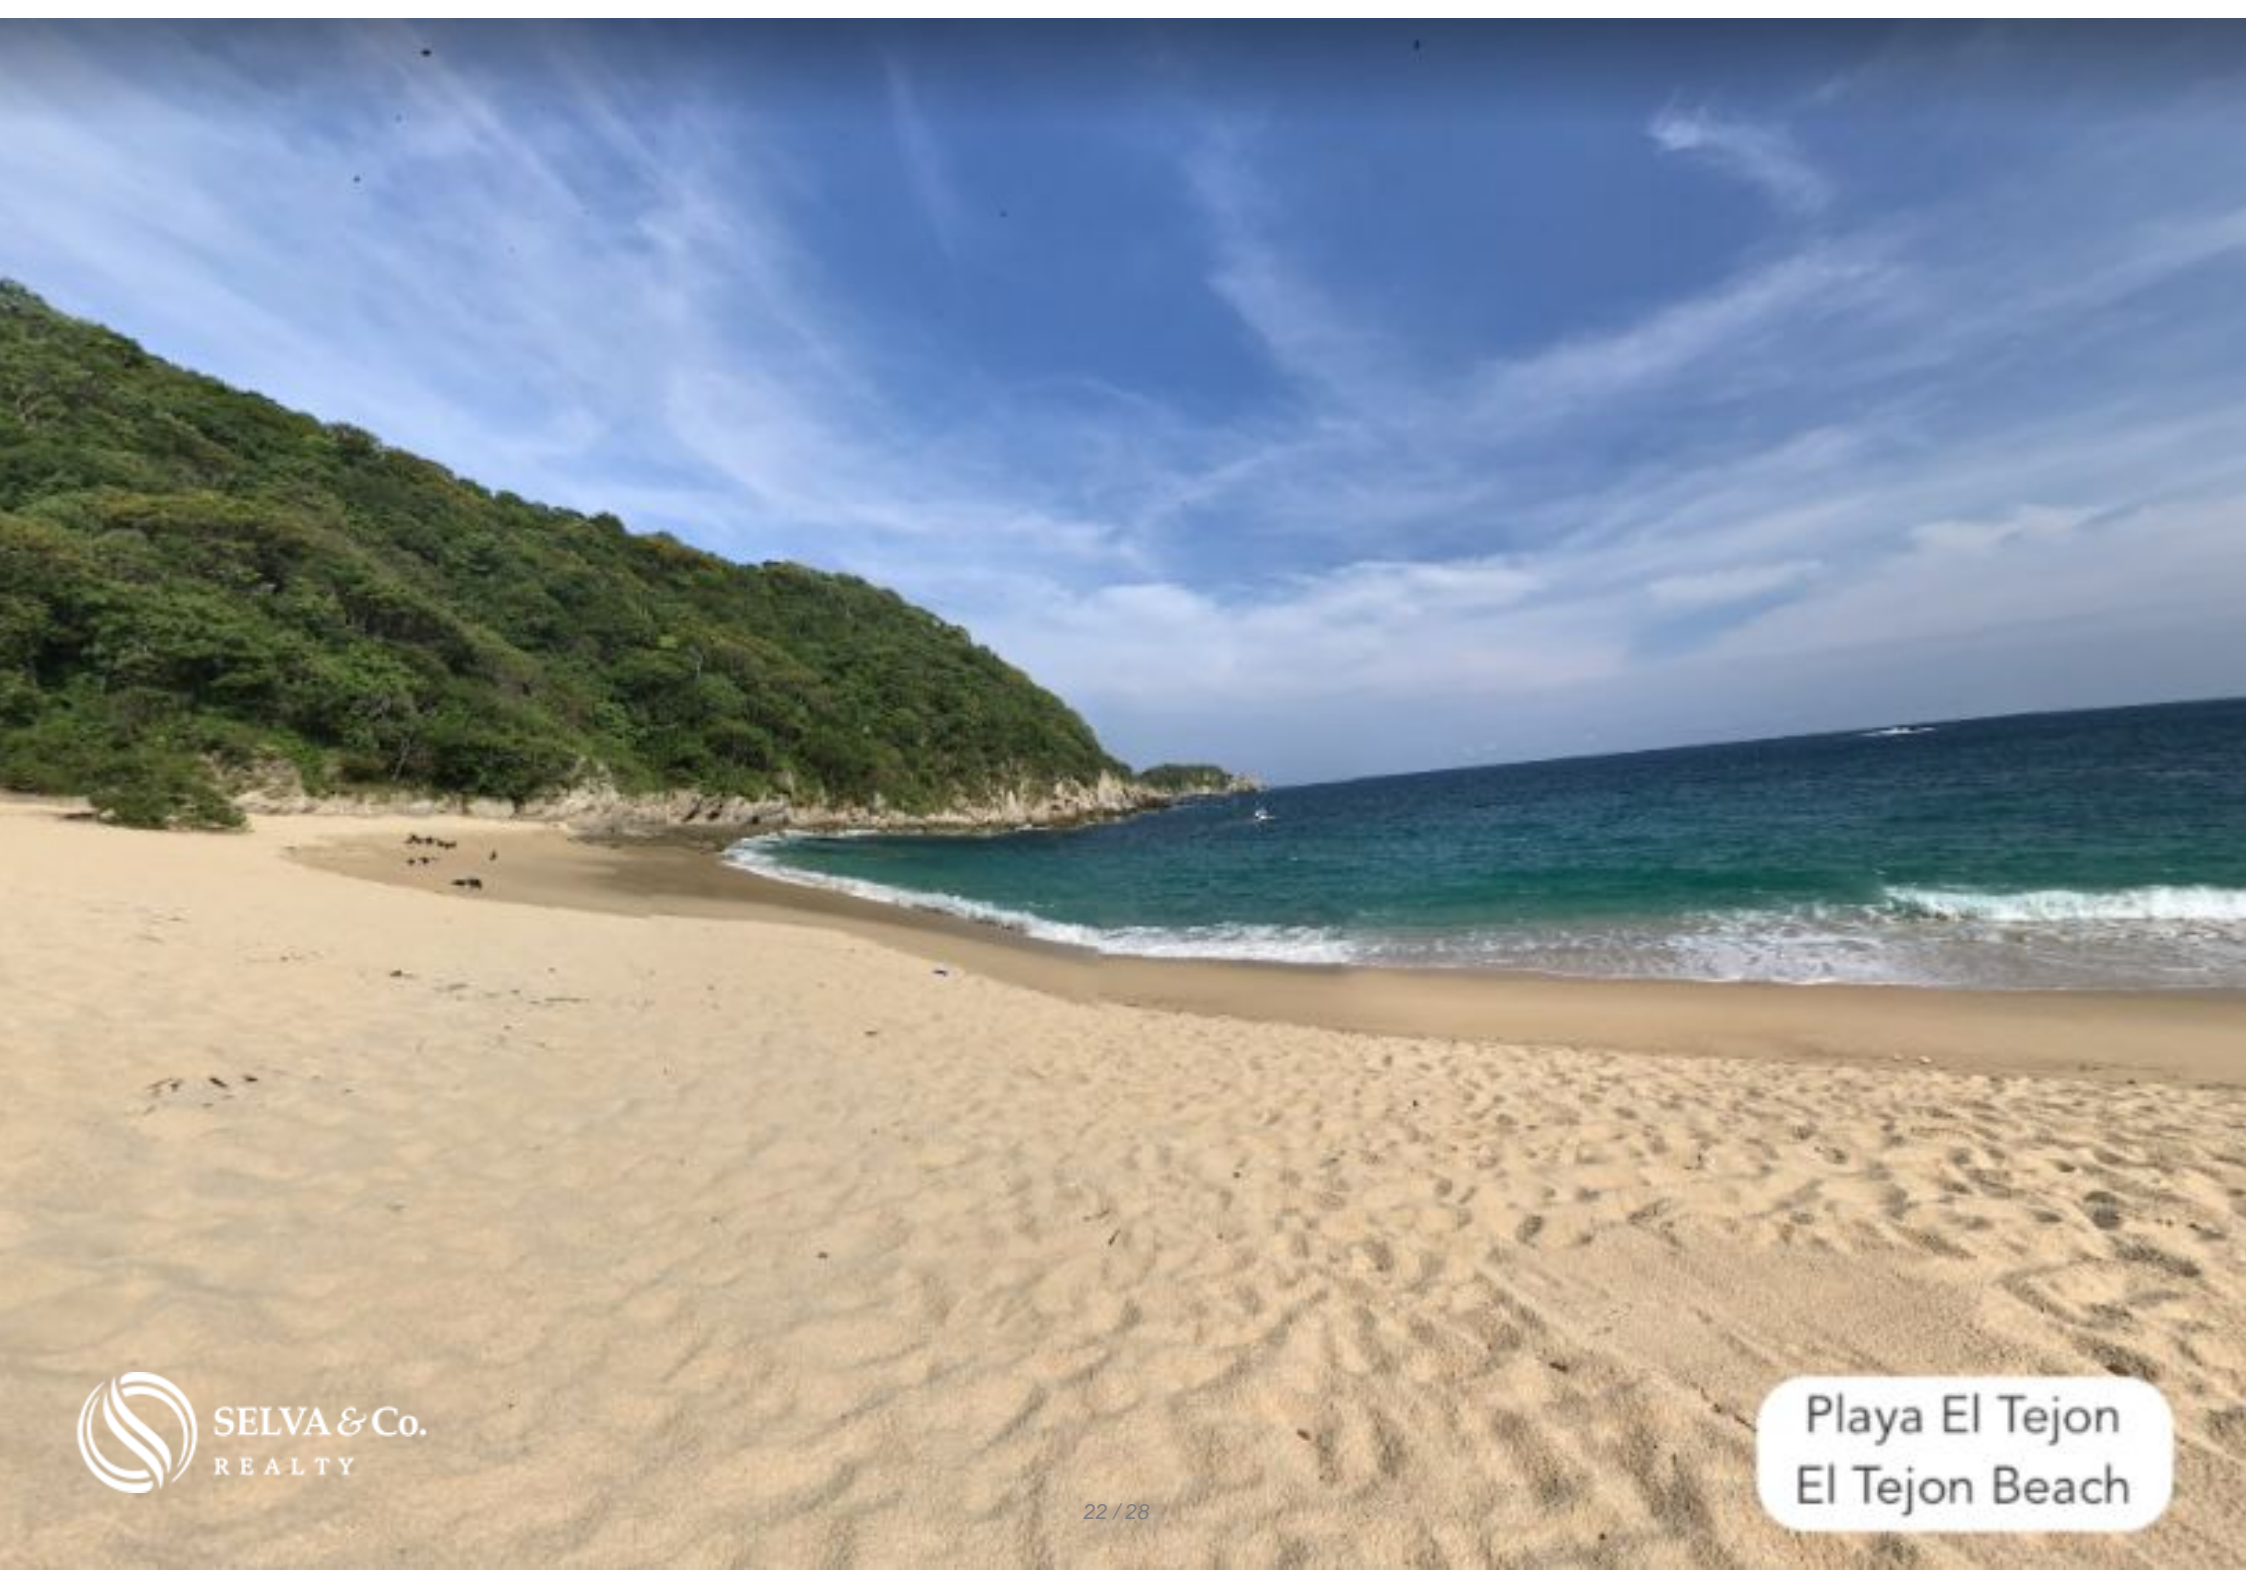

Ubicacion - Location

 SELVA & Co.
REALTY

Bahia Santa Cruz

Description

DLHU202-1

Ocean view land with pickleball court for sale in Mirador Chahue Huatulco Excellent opportunity to have the villa of your dreams or choose from one of the models that the developer has, impressive views of the sea, nearby beaches, restaurants, Marina and much more.

PICKLEBALL

Stay active with the latest craze, this community features a pickleball court.

LOCATION

Land located in Mirador Chahué, Huatulco, Peninsula facing the sea, next to beautiful beaches. Enjoy the sunsets and the sounds of the sea.