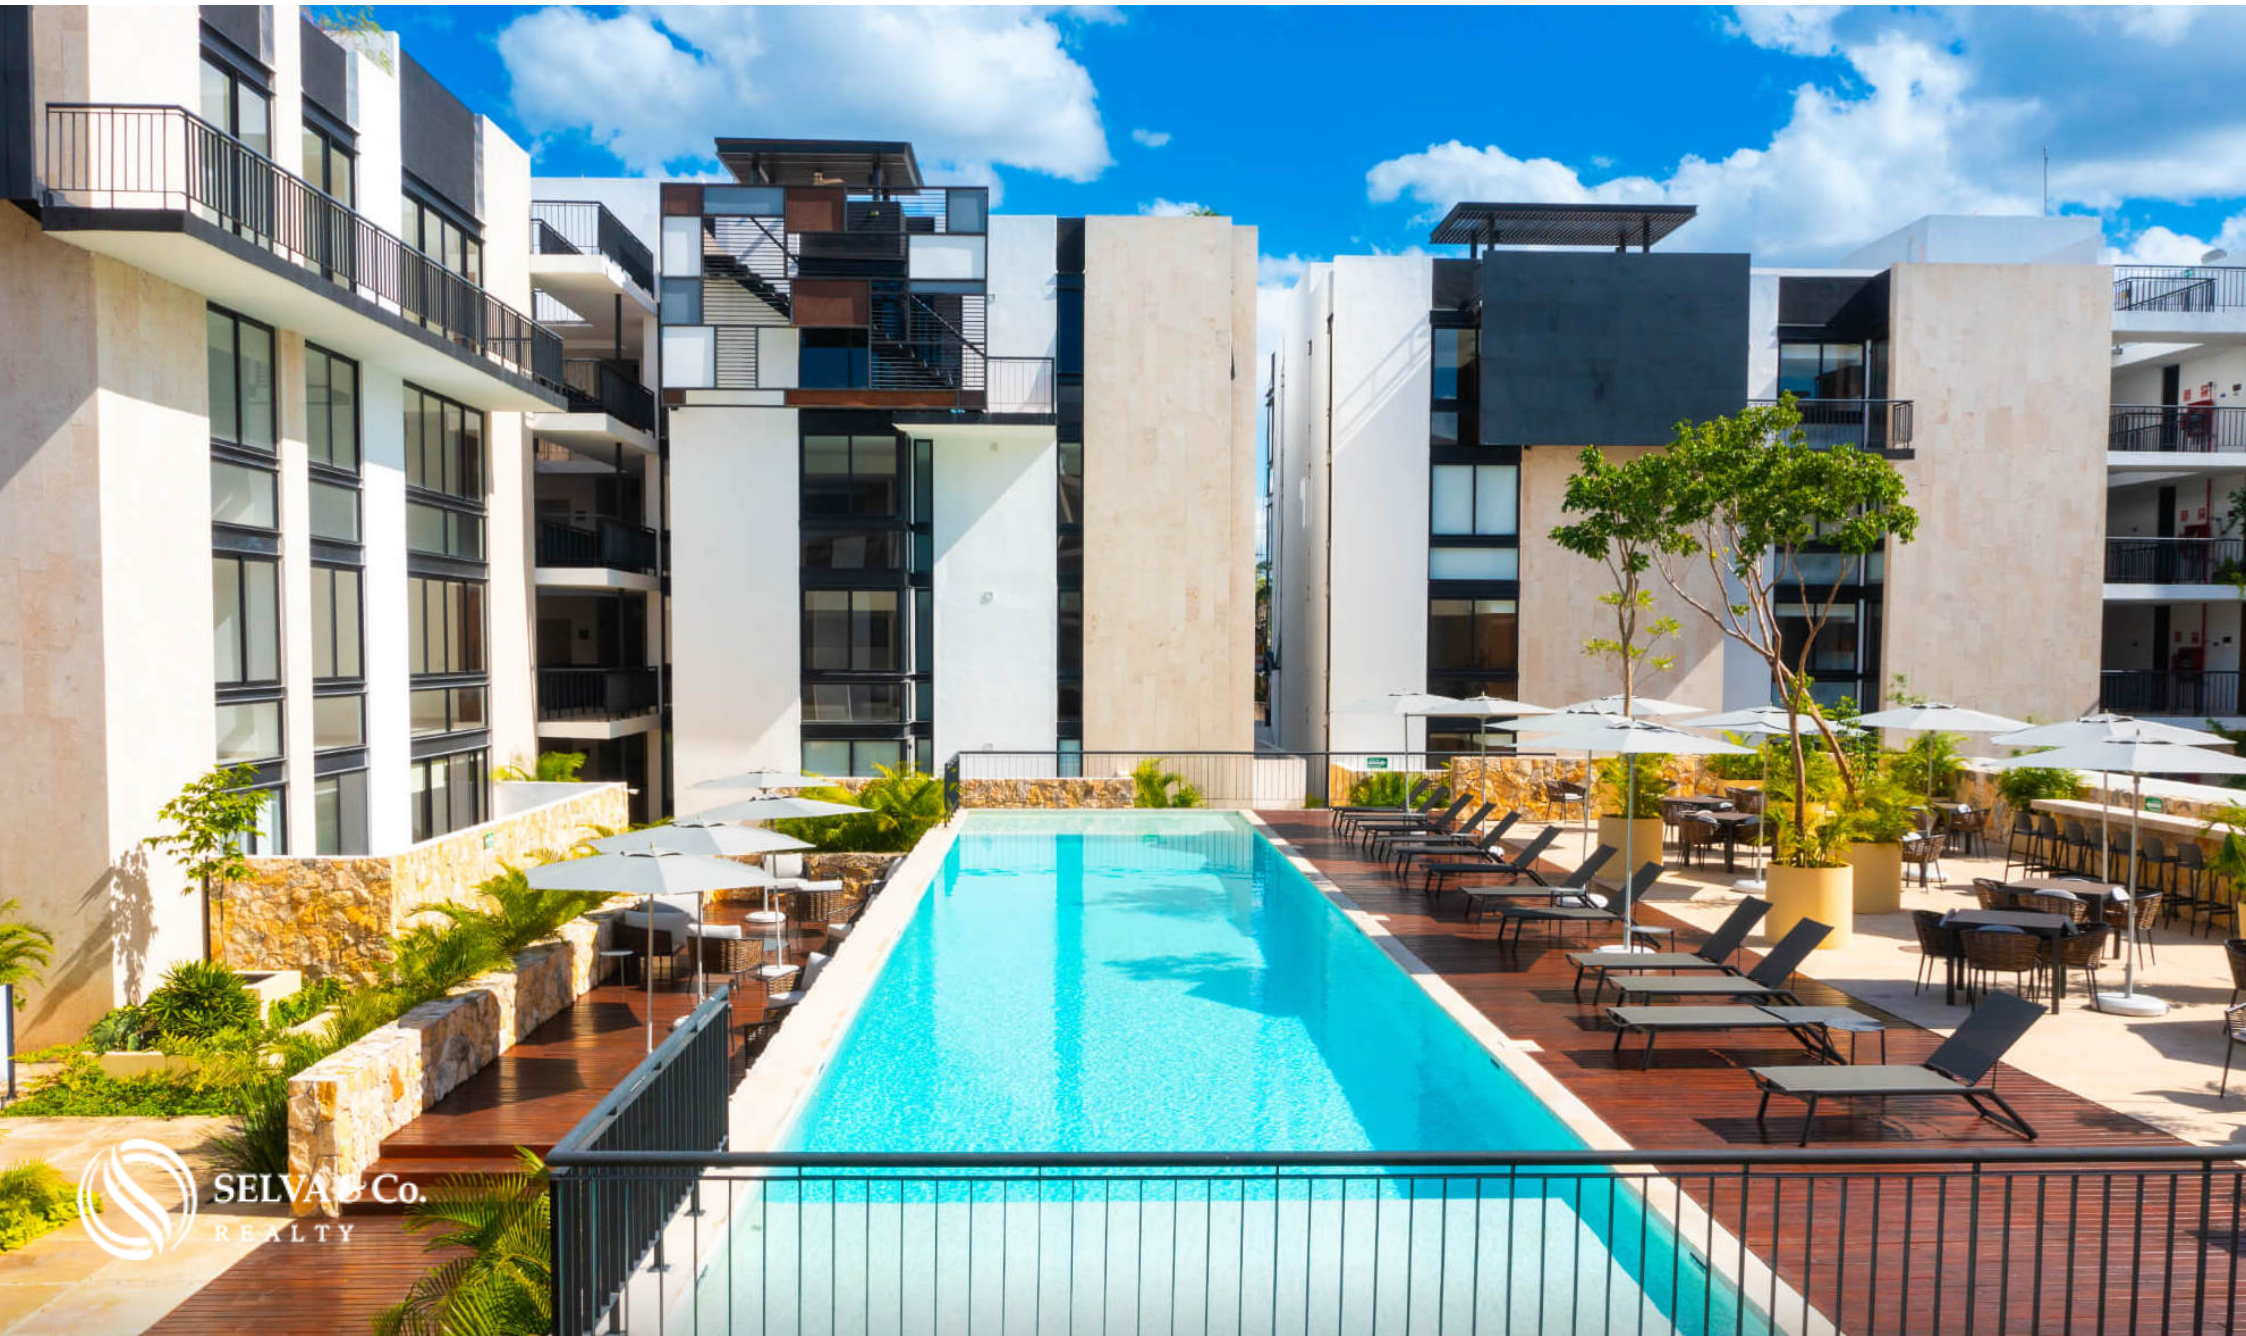

SELVA & Co.
REALTY